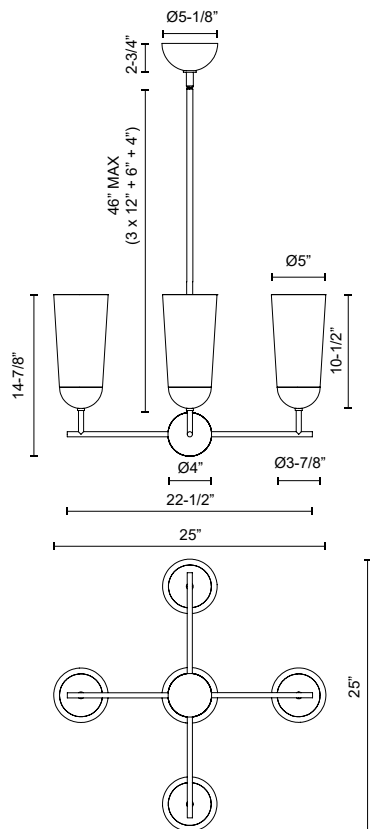

## EMIL CH542324WHWK

FIXTURE DIMENSIONS	D25" x H14-7/8"
LAMP TYPE	E26
MAX WATTAGE	60W
BULB QTY	4
BULBS INCLUDED	No
RECOMMENDED BULB TYPE	T10
VOLTAGE	120V
GLASS DETAILS	Clear Glass
MATERIAL	Glass; Steel; Wood;
ROD LENGTH	46" Max (3x12" + 1x6" + 1x4")
DIAMETER OF ROD	1/2"
WIRE LENGTH	60"
MINIMUM HANG HEIGHT	21"
SLOPED CEILING ADAPTABLE	Yes, Up to 90 Degrees
LOCATION	Dry
BARCODE	UPC 69175907492
CANOPY DIMENSIONS	D5-1/8" x H2-3/4"
FINISH OPTION(S)	White; White Oak;
BRAND	Alora Mood

[ D - Diameter, L - Length, W - Width, H - Height, E - Extension ]