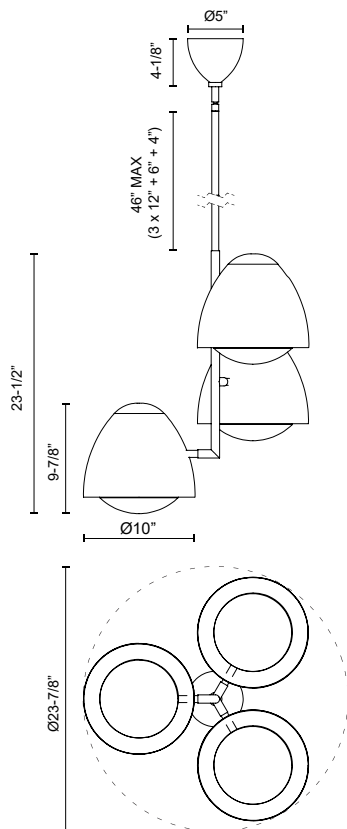

alora mood

P. 1.855.855.8926

CANADA: 102-19028 27th Ave. - Surrey, BC V3Z 5T1

USA: 3035 E. Lone Mountain Rd - Las Vegas, NV, 89081

KENJI CH529024AGOP

FIXTURE DIMENSIONS	D23-7/8" x H23-1/2"
LAMP TYPE	E26
MAX WATTAGE	60W
BULB QTY	1
BULBS INCLUDED	No
RECOMMENDED BULB TYPE	A19
VOLTAGE	120V
GLASS DETAILS	Opal Glass
MATERIAL	Glass; Steel;
ROD LENGTH	46" Max (3x12" + 1x6" + 1x4")
DIAMETER OF ROD	3/4"
WIRE LENGTH	60"
MINIMUM HANG HEIGHT	34"
SLOPED CEILING ADAPTABLE	Yes, Up to 90 Degrees
LOCATION	Dry
BARCODE	UPC 69175907419
CANOPY DIMENSIONS	D5" x H4-1/8"
FINISH OPTION(S)	Aged Gold; Opal Matte Glass;
BRAND	Alora Mood

[D - Diameter, L - Length, W - Width, H - Height, E - Extension]

AVAILABLE FINISHES:

CH529024AGOP

*For complete warranty terms, please visit: www.aloralighting.com/warranty