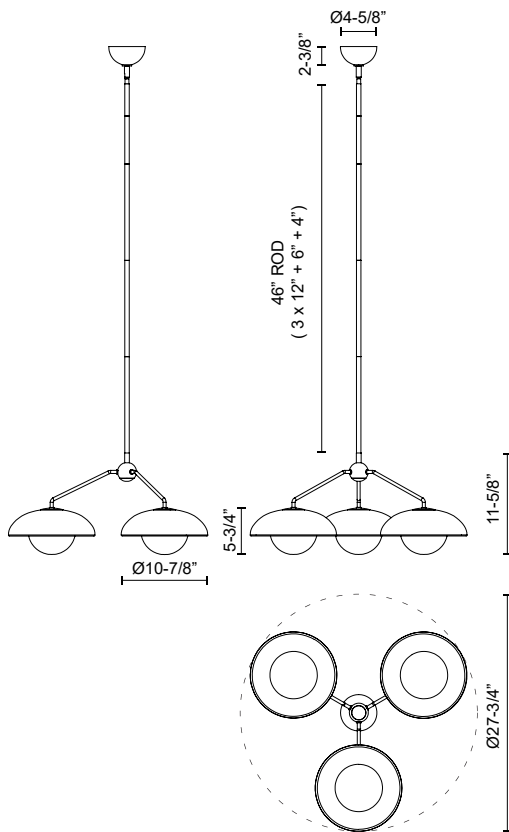

## RUBIO CH522328MBOP

FIXTURE DIMENSIONS	D27-3/4" x H11-5/8"
LAMP TYPE	E26
MAX WATTAGE	60W
BULB QTY	3
BULBS INCLUDED	No
RECOMMENDED BULB TYPE	A19
VOLTAGE	120V
GLASS DETAILS	Opal Glass
MATERIAL	Aluminum; Glass;
ROD LENGTH	46" Max (3x12" + 1x6" + 1x4")
DIAMETER OF ROD	1/2"
WIRE LENGTH	60"
MINIMUM HANG HEIGHT	21"
SLOPED CEILING ADAPTABLE	Yes, Up to 90 Degrees
LOCATION	Dry
BARCODE	UPC 69175907337
CANOPY DIMENSIONS	D4-5/8" x H2-3/8"
FINISH OPTION(S)	Opal Matte Glass; Matte Black;
BRAND	Alora Mood

[ D - Diameter, L - Length, W - Width, H - Height, E - Extension ]