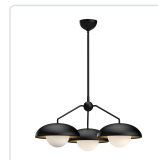

AVAILABLE FINISHES:

CH522328MBOP

*For complete warranty terms, please visit: www.aloralighting.com/warranty