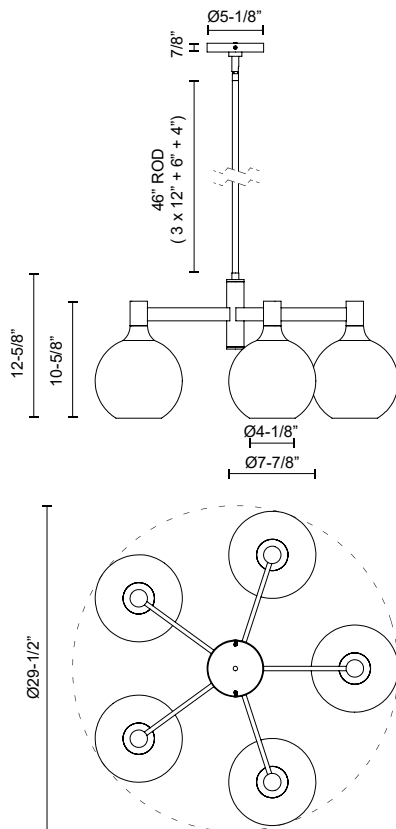

alora mood

P. 1.855.855.8926

CANADA: 102-19028 27th Ave. - Surrey, BC V3Z 5T1

USA: 3035 E. Lone Mountain Rd - Las Vegas, NV, 89081

CASTILLA CH506129MBOP

FIXTURE DIMENSIONS	D29-1/2" x H12-5/8"
LAMP TYPE	E26
MAX WATTAGE	60W
BULB QTY	5
BULBS INCLUDED	No
RECOMMENDED BULB TYPE	A19
VOLTAGE	120V
GLASS DETAILS	Opal Glass
MATERIAL	Glass; Steel;
ROD LENGTH	46" Max (3x12" + 1x6" + 1x4")
DIAMETER OF ROD	3/4"
WIRE LENGTH	60"
MINIMUM HANG HEIGHT	20"
SLOPED CEILING ADAPTABLE	Yes, Up to 90 Degrees
LOCATION	Dry
BARCODE	UPC 69175907275
CANOPY DIMENSIONS	D5-1/8" x H7/8"
FINISH OPTION(S)	Opal Matte Glass; Matte Black;
BRAND	Alora Mood

[D - Diameter, L - Length, W - Width, H - Height, E - Extension]

AVAILABLE FINISHES:

CH506129MBOP

*For complete warranty terms, please visit: www.aloralighting.com/warranty