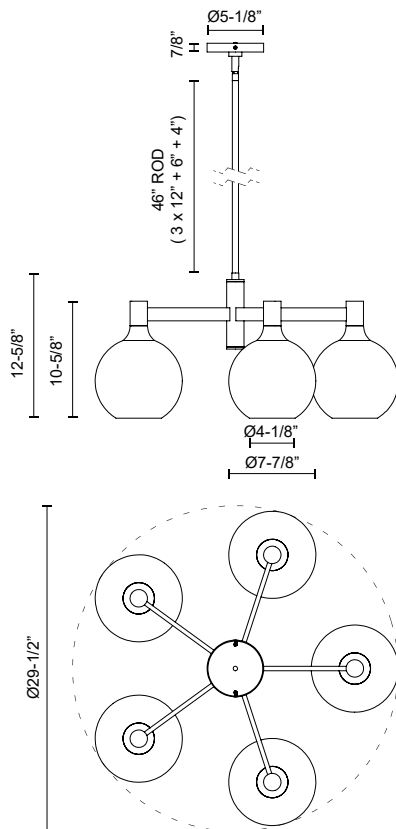

# alora mood

P. 1.855.855.8926

CANADA: 102-19028 27th Ave. - Surrey, BC V3Z 5T1

USA: 3035 E. Lone Mountain Rd - Las Vegas, NV, 89081

## CASTILLA CH506129MBCL

FIXTURE DIMENSIONS	D29-1/2" x H12-5/8"
LAMP TYPE	E26
MAX WATTAGE	60W
BULB QTY	5
BULBS INCLUDED	No
RECOMMENDED BULB TYPE	A19
VOLTAGE	120V
GLASS DETAILS	Clear Glass
MATERIAL	Glass; Steel;
ROD LENGTH	46" Max (3x12" + 1x6" + 1x4")
DIAMETER OF ROD	3/4"
WIRE LENGTH	60"
MINIMUM HANG HEIGHT	20"
SLOPED CEILING ADAPTABLE	Yes, Up to 90 Degrees
LOCATION	Dry
BARCODE	UPC 69175907274
CANOPY DIMENSIONS	D5-1/8" x H7/8"
FINISH OPTION(S)	Clear Glass; Matte Black;
BRAND	Alora Mood

[ D - Diameter, L - Length, W - Width, H - Height, E - Extension ]