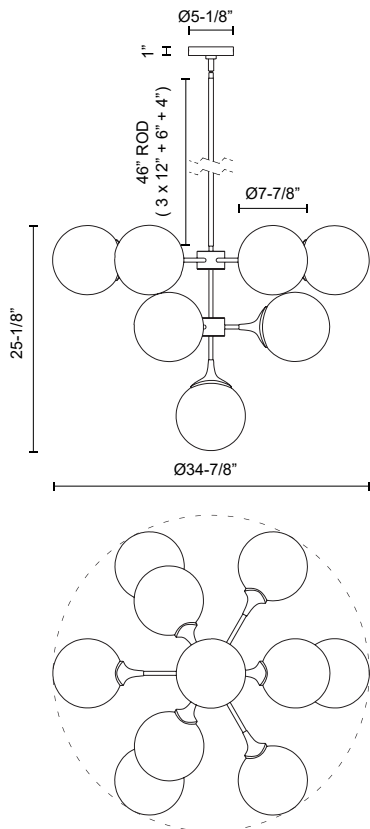

alora mood

P. 1.855.855.8926

CANADA: 102-19028 27th Ave. - Surrey, BC V3Z 5T1

USA: 3035 E. Lone Mountain Rd - Las Vegas, NV, 89081

NOUVEAU CH505335MBOP

FIXTURE DIMENSIONS	D34-7/8" x H25-1/8"
LAMP TYPE	E26
MAX WATTAGE	40W
BULB QTY	10
BULBS INCLUDED	No
RECOMMENDED BULB TYPE	A19
VOLTAGE	120V
GLASS DETAILS	Opal Glass
MATERIAL	Glass; Steel;
ROD LENGTH	46" Max (3x12" + 1x6" + 1x4")
DIAMETER OF ROD	1/2"
WIRE LENGTH	60"
MINIMUM HANG HEIGHT	30"
SLOPED CEILING ADAPTABLE	Yes, Up to 90 Degrees
LOCATION	Dry
BARCODE	UPC 69175907255
CANOPY DIMENSIONS	D5-1/8" x H1"
FINISH OPTION(S)	Opal Matte Glass; Matte Black;
BRAND	Alora Mood

[D - Diameter, L - Length, W - Width, H - Height, E - Extension]

AVAILABLE FINISHES:

CH505335MBOP

*For complete warranty terms, please visit: www.aloralighting.com/warranty