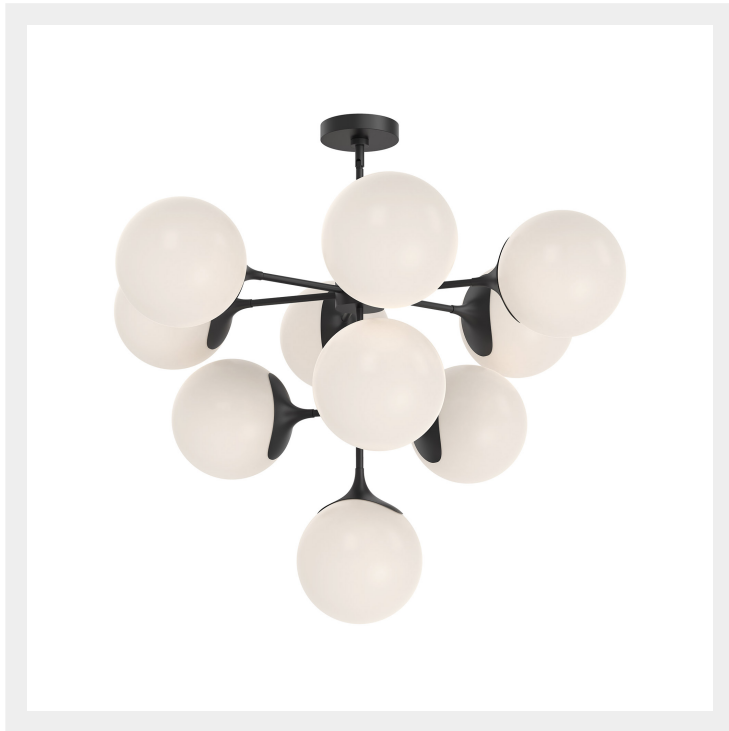

alora mood

P. 1.855.855.8926

CANADA: 102-19028 27th Ave. - Surrey, BC V3Z 5T1

USA: 3035 E. Lone Mountain Rd - Las Vegas, NV, 89081

NOUVEAU CH505335MBOP

FIXTURE DIMENSIONS	D34-7/8" x H25-1/8"
LAMP TYPE	E26
MAX WATTAGE	40W
BULB QTY	10
BULBS INCLUDED	No
RECOMMENDED BULB TYPE	A19
VOLTAGE	120V
GLASS DETAILS	Opal Glass
MATERIAL	Glass; Steel;
ROD LENGTH	46" Max (3x12" + 1x6" + 1x4")
DIAMETER OF ROD	1/2"
WIRE LENGTH	60"
MINIMUM HANG HEIGHT	30"
SLOPED CEILING ADAPTABLE	Yes, Up to 90 Degrees
LOCATION	Dry
BARCODE	UPC 69175907255
CANOPY DIMENSIONS	D5-1/8" x H1"
FINISH OPTION(S)	Opal Matte Glass; Matte Black;
BRAND	Alora Mood

[D - Diameter, L - Length, W - Width, H - Height, E - Extension]

AVAILABLE FINISHES:

CH505335MBOP

*For complete warranty terms, please visit: www.aloralighting.com/warranty