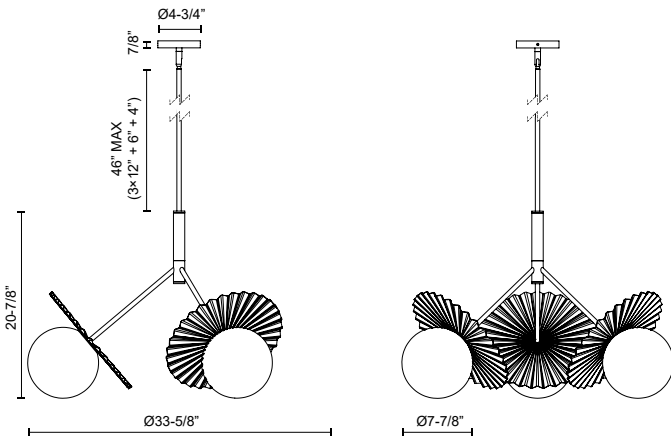

alora mood

P. 1.855.855.8926

CANADA: 19054 28TH Avenue Surrey - BC V3Z 6M3

USA: 3035 E. Lone Mountain Rd - Las Vegas, NV, 89081

PLUME CH501334

FIXTURE DIMENSIONS	D33-5/8" x H20-7/8"
GLASS DETAILS	Matte Opal Glass
LAMP TYPE	E26
WATTAGE	3 x 60W
MAX WATTAGE	60W
BULB QTY	3
BULBS INCLUDED	No
VOLTAGE	120V
MATERIAL	Steel
ROD LENGTH	46" Max (3x12" + 1x6" + 1x4")
MINIMUM HANG HEIGHT	30"
SLOPED CEILING ADAPTABLE	Yes, Up to 45 Degrees
LOCATION	Dry
CANOPY DIMENSIONS	D4-3/4" x H7/8"
BRAND	Alora Mood

[D - Diameter, L - Length, W - Width, H - Height, E - Extension]

AVAILABLE FINISHES:

CH501334BGOP
Brushed
Gold/Opal Glass

CH501334MBOP
Matte Black/Opal
Glass

*For complete warranty terms, please visit: www.aloralighting.com/warranty