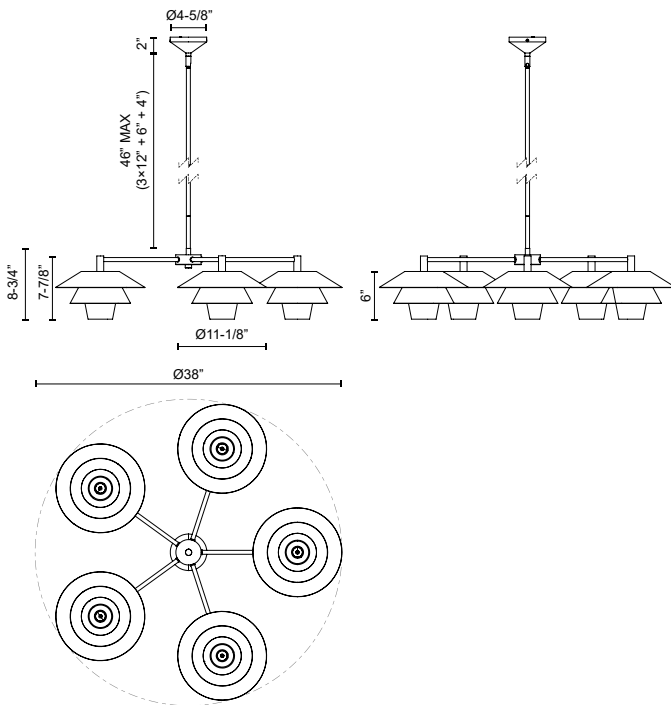

alora mood

P. 1.855.855.8926

CANADA: 19054 28TH Avenue Surrey - BC V3Z 6M3

USA: 3035 E. Lone Mountain Rd - Las Vegas, NV, 89081

TETSU CH475138

FIXTURE DIMENSIONS	D38" x H8-3/4"
GLASS DETAILS	Clear Glass
LAMP TYPE	E12
WATTAGE	5 x 60W
MAX WATTAGE	60W
BULB QTY	5
BULBS INCLUDED	No
VOLTAGE	120V
MATERIAL	Steel
ROD LENGTH	46" Max (3x12" + 1x6" + 1x4")
MINIMUM HANG HEIGHT	16"
SLOPED CEILING ADAPTABLE	Yes, Up to 45 Degrees
LOCATION	Dry
CANOPY DIMENSIONS	D4-5/8" x H2"
BRAND	Alora Mood

[D - Diameter, L - Length, W - Width, H - Height, E - Extension]

AVAILABLE FINISHES:

CH475138MBCL
Matte Black/Clear
Glass

CH475138BGCL
Brushed
Gold/Clear Glass

*For complete warranty terms, please visit: www.aloralighting.com/warranty