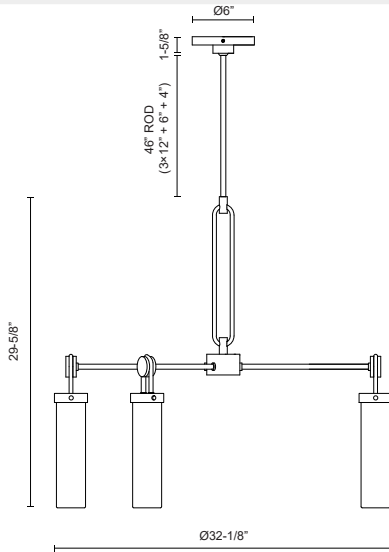

## WYNWOOD CH355632

FIXTURE DIMENSIONS	D32-1/8" x H29-5/8"
LAMP TYPE	E26
MAX WATTAGE	60W
BULB QTY	6
BULBS INCLUDED	No
VOLTAGE	120V
GLASS DETAILS	Glossy Opal Glass
MATERIAL	Steel
ROD LENGTH	46" Max (3x12" + 1x6" + 1x4")
WIRE LENGTH	144"
MINIMUM HANG HEIGHT	36"
SLOPED CEILING ADAPTABLE	Yes, Up to 15 Degrees
ILLUMINATION DIRECTION	Down
LOCATION	Dry
CANOPY DIMENSIONS	D6" x H1-5/8"
BRAND	Alora

[ D - Diameter, L - Length, W - Width, H - Height, E - Extension ]