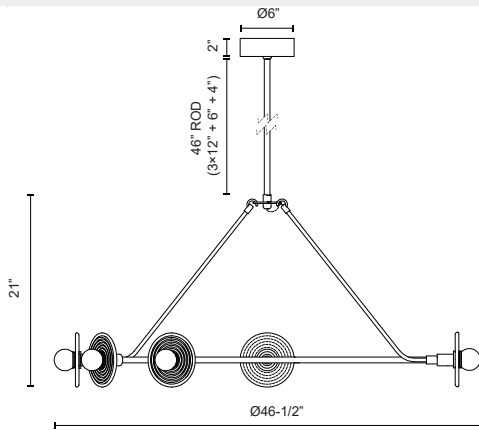

DAHLIA CH346046

FIXTURE DIMENSIONS	D46-1/2" x H21"
LIGHT SOURCE	LED with DC Driver
WATTAGE	40W
TOTAL LUMENS	3040lm
DELIVERED LUMENS	1900lm*
VOLTAGE	120V
COLOR TEMPERATURE	3000K
CRI (RA)	90CRI
DIMMABLE	Yes, TRIAC/ELV Dimmer (Not Included)
DIFFUSER DETAILS	Alabaster
GLASS DETAILS	Opal Glass
MATERIAL	Steel
ROD LENGTH	46" Max (3x12" + 1x6" + 1x4")
WIRE LENGTH	144"
MINIMUM HANG HEIGHT	28"
SLOPED CEILING ADAPTABLE	Yes, Up to 15 Degrees
ILLUMINATION DIRECTION	Omni-directional
LOCATION	Dry
CANOPY DIMENSIONS	D6" x H2"
CEC TITLE 24 JA8	Yes, JA8-2022
BRAND	Alora

[D - Diameter, L - Length, W - Width, H - Height, E - Extension]

AVAILABLE FINISHES:

CH346046UBAR
Urban
Bronze/Alabaster

CH346046VBAR
Vintage
Brass/Alabaster

*For complete warranty terms, please visit: www.aloralighting.com/warranty