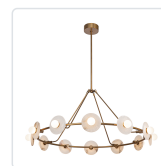

DAHLIA CH346046

FIXTURE DIMENSIONS	D46-1/2" x H21"
LIGHT SOURCE	LED with DC Driver
WATTAGE	40W
TOTAL LUMENS	3040lm
DELIVERED LUMENS	1900lm*
VOLTAGE	120V
COLOR TEMPERATURE	3000K
CRI (RA)	90CRI
DIMMABLE	Yes, TRIAC/ELV Dimmer (Not Included)
DIFFUSER DETAILS	Alabaster
GLASS DETAILS	Opal Glass
MATERIAL	Steel
ROD LENGTH	46" Max (3x12" + 1x6" + 1x4")
WIRE LENGTH	144"
MINIMUM HANG HEIGHT	28"
SLOPED CEILING ADAPTABLE	Yes, Up to 15 Degrees
ILLUMINATION DIRECTION	Omni-directional
LOCATION	Dry
CANOPY DIMENSIONS	D6" x H2"
CEC TITLE 24 JA8	Yes, JA8-2022
BRAND	Alora

[D - Diameter, L - Length, W - Width, H - Height, E - Extension]

AVAILABLE FINISHES:

CH346046UBAR
Urban
Bronze/Alabaster

CH346046VBAR
Vintage
Brass/Alabaster

*For complete warranty terms, please visit: www.aloralighting.com/warranty