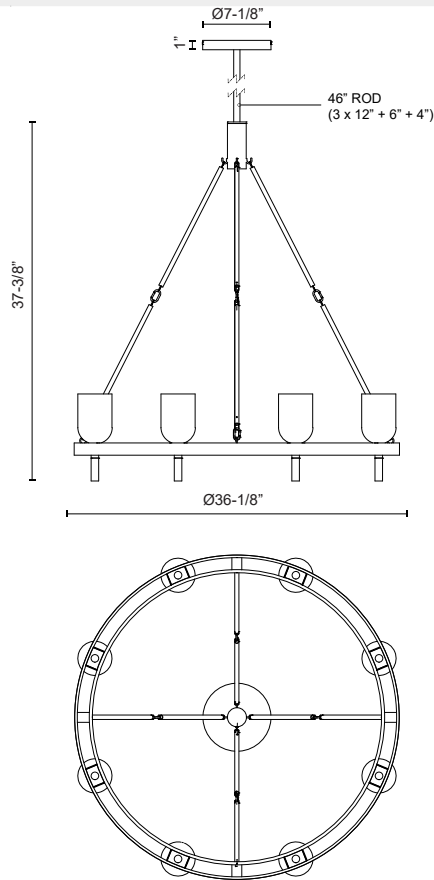

LUCIAN CH338836

FIXTURE DIMENSIONS	D36-1/8" x H37-3/8"
LAMP TYPE	E12
MAX WATTAGE	60W
BULB QTY	8
BULBS INCLUDED	No
VOLTAGE	120V
DIFFUSER DETAILS	Alabaster
MATERIAL	Steel
ROD LENGTH	46" Max (3x12" + 1x6" + 1x4")
WIRE LENGTH	144"
MINIMUM HANG HEIGHT	44"
SLOPED CEILING ADAPTABLE	No
ILLUMINATION DIRECTION	Up
LOCATION	Dry
CANOPY DIMENSIONS	D7-1/8" x H1"
BRAND	Alora

[D - Diameter, L - Length, W - Width, H - Height, E - Extension]

AVAILABLE FINISHES:

*For complete warranty terms, please visit: www.aloralighting.com/warranty