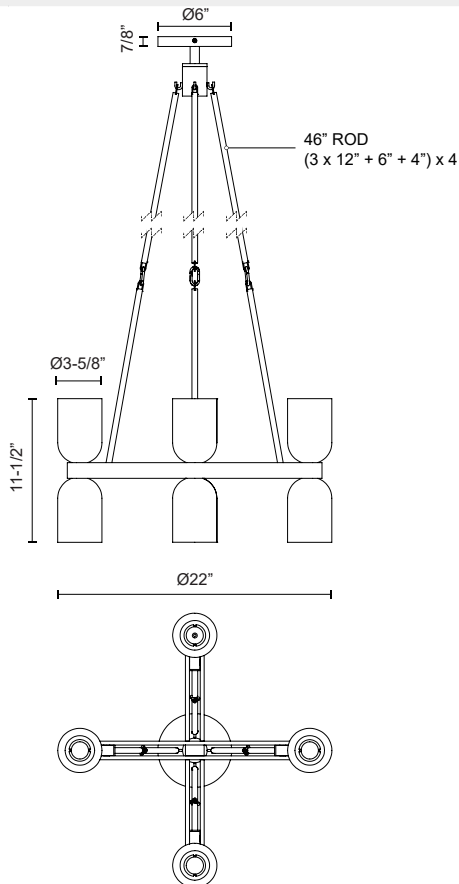

LUCIAN CH338822

FIXTURE DIMENSIONS	D22" x H37-3/4"
LAMP TYPE	E12
MAX WATTAGE	60W
BULB QTY	8
BULBS INCLUDED	No
VOLTAGE	120V
GLASS DETAILS	Clear Crystal
MATERIAL	Crystal; Iron;
ROD LENGTH	46" Max (3x12" + 1x6" + 1x4")
WIRE LENGTH	144" Max
MINIMUM HANG HEIGHT	27"
SLOPED CEILING ADAPTABLE	No
LOCATION	Dry
CANOPY DIMENSIONS	D6" x H7/8"
BRAND	Alora

[D - Diameter, L - Length, W - Width, H - Height, E - Extension]

AVAILABLE FINISHES:

*For complete warranty terms, please visit: www.aloralighting.com/warranty