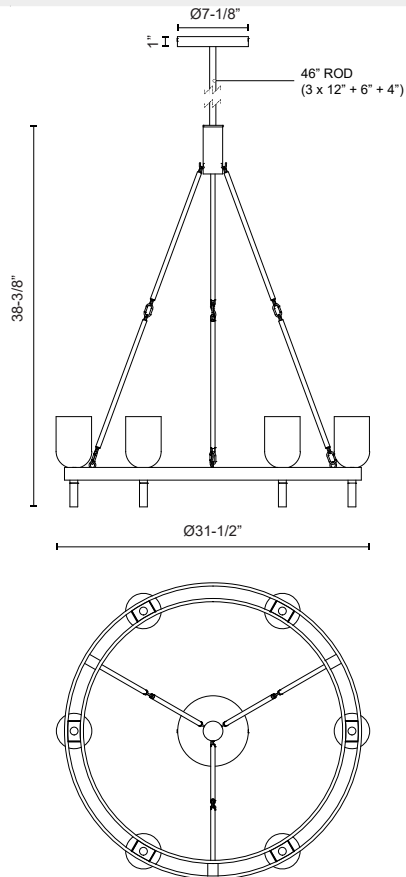

LUCIAN CH338632

FIXTURE DIMENSIONS	D31-1/2" x H38-3/8"
LAMP TYPE	E12
MAX WATTAGE	60W
BULB QTY	6
BULBS INCLUDED	No
VOLTAGE	120V
DIFFUSER DETAILS	Alabaster
MATERIAL	Steel
ROD LENGTH	46" Max (3x12" + 1x6" + 1x4")
WIRE LENGTH	144"
MINIMUM HANG HEIGHT	44"
SLOPED CEILING ADAPTABLE	No
ILLUMINATION DIRECTION	Up
LOCATION	Dry
CANOPY DIMENSIONS	D7-1/8" x H1"
BRAND	Alora

[D - Diameter, L - Length, W - Width, H - Height, E - Extension]

AVAILABLE FINISHES:

*For complete warranty terms, please visit: www.aloralighting.com/warranty