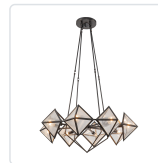

CAIRO CH332830

FIXTURE DIMENSIONS	D30" x H11-5/8"
LAMP TYPE	E12
MAX WATTAGE	60W
BULB QTY	8
BULBS INCLUDED	No
VOLTAGE	120V
GLASS DETAILS	Clear Ribbed Glass
MATERIAL	Steel
ROD LENGTH	32" Max (8x13-1/2")
WIRE LENGTH	144"
MINIMUM HANG HEIGHT	28"
SLOPED CEILING ADAPTABLE	No
ILLUMINATION DIRECTION	Omni-directional
LOCATION	Dry
CANOPY DIMENSIONS	D6-1/2" x H7/8"
BRAND	Alora

[D - Diameter, L - Length, W - Width, H - Height, E - Extension]

AVAILABLE FINISHES:

CH332830UBCR
Ribbed
Glass/Urban
Bronze

CH332830VBCR
Ribbed
Glass/Vintage
Brass

*For complete warranty terms, please visit: www.aloralighting.com/warranty