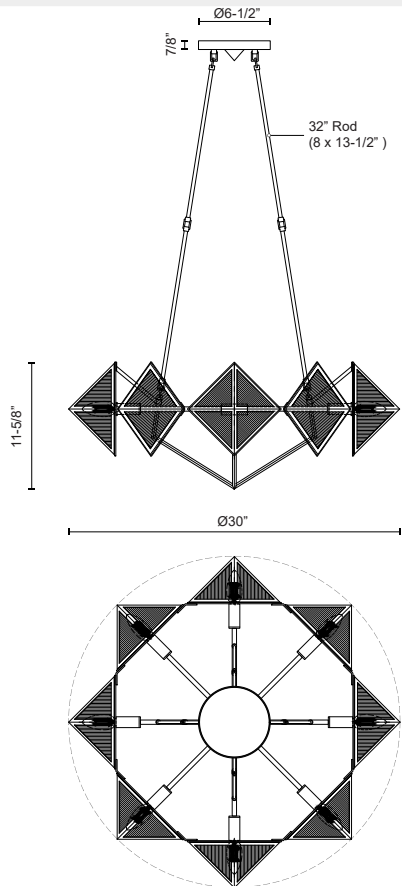

CAIRO CH332830

FIXTURE DIMENSIONS	D30" x H11-5/8"
LAMP TYPE	E12
MAX WATTAGE	60W
BULB QTY	8
BULBS INCLUDED	No
VOLTAGE	120V
GLASS DETAILS	Clear Ribbed Glass
MATERIAL	Steel
ROD LENGTH	32" Max (8x13-1/2")
WIRE LENGTH	144"
MINIMUM HANG HEIGHT	28"
SLOPED CEILING ADAPTABLE	No
ILLUMINATION DIRECTION	Omni-directional
LOCATION	Dry
CANOPY DIMENSIONS	D6-1/2" x H7/8"
BRAND	Alora

[D - Diameter, L - Length, W - Width, H - Height, E - Extension]

AVAILABLE FINISHES:

CH332830UBCR
Ribbed
Glass/Urban
Bronze

CH332830VBCR
Ribbed
Glass/Vintage
Brass

*For complete warranty terms, please visit: www.aloralighting.com/warranty