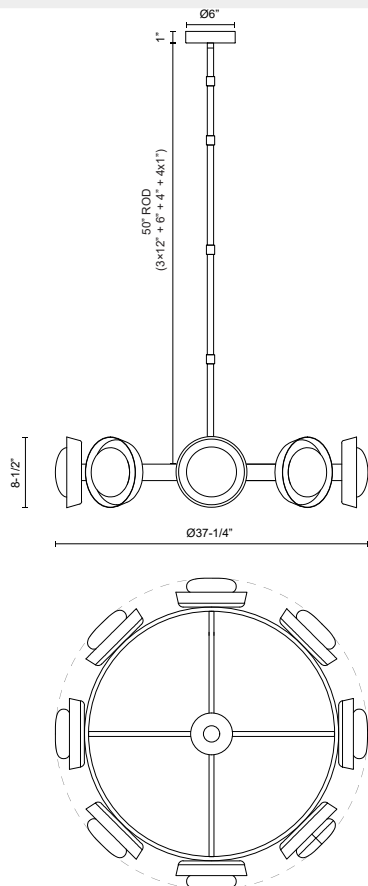

ALONSO CH320837

FIXTURE DIMENSIONS	D37-1/4" x H8-1/2"
LIGHT SOURCE	LED with DC Driver
WATTAGE	30W
TOTAL LUMENS	2400lm
DELIVERED LUMENS	650lm*
VOLTAGE	120V
COLOR TEMPERATURE	3000K
CRI (RA)	90CRI
DIMMABLE	Yes, TRIAC/ELV Dimmer (Not Included)
GLASS DETAILS	Opal Glass
MATERIAL	Steel + Aluminum; Steel + Aluminum + Alabaster Detail;
SHADE DETAILS	Alabaster Shade; Steel Shade with Alabaster Detail;
ROD LENGTH	50" Max (3x12" + 6" + 4" + 4x1")
WIRE LENGTH	144"
MINIMUM HANG HEIGHT	12"
SLOPED CEILING ADAPTABLE	Yes, Up to 15 Degrees
ILLUMINATION DIRECTION	Omni-directional
LOCATION	Dry
CANOPY DIMENSIONS	D6" x H1-1/2"
BRAND	Alora

[D - Diameter, L - Length, W - Width, H - Height, E - Extension]

AVAILABLE FINISHES:

*For complete warranty terms, please visit: www.aloralighting.com/warranty