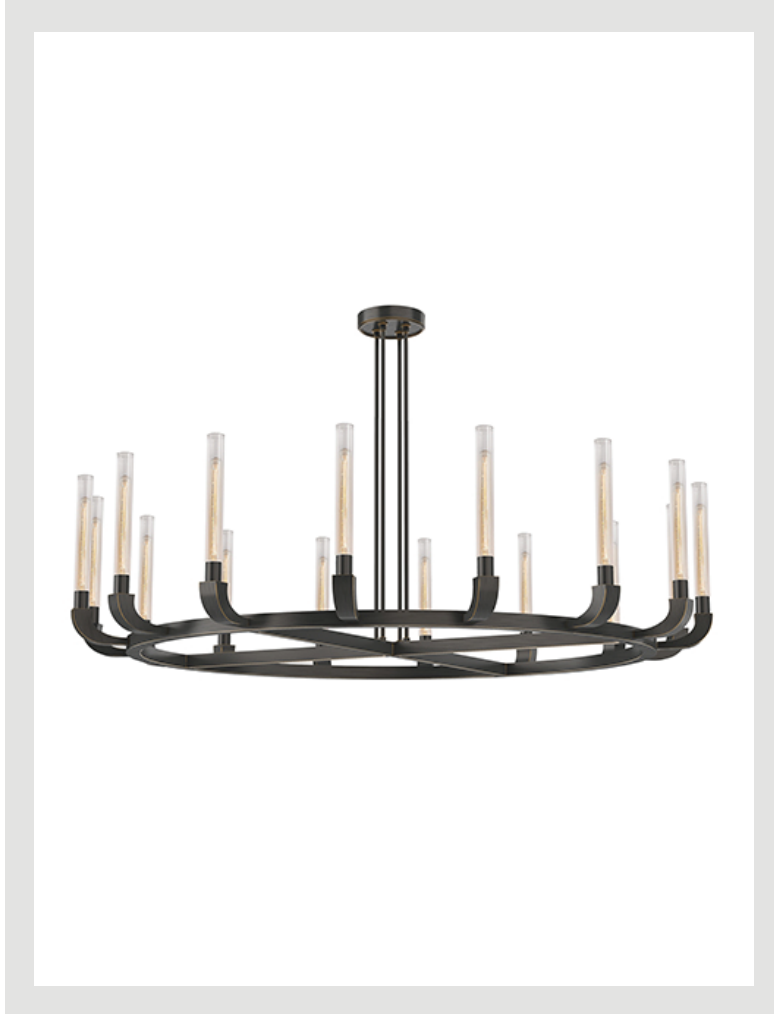

## FLUTE

CH316016UBCR

FIXTURE DIMENSIONS	72"D x 18.9"H
HEIGHT FROM CENTER	-
WEIGHT	92.4 LBS
GLASS	Clear Ribbed Glass
MATERIAL	Iron + Zinc Alloy + Glass
CANOPY SIZE	8"D x 3.8"H
LAMPING	16 x 60W, E26
VOLTAGE	120V
WIRE   ROD LENGTH	144"   12 x 12" + 4 x 6" + 4 x 4"
CORD TYPE	-
MINIMUM HANG HEIGHT	22.5"
INSTALL OPTIONS	-
ADA COMPLIANT	-
CERTIFICATION	UL
UPC	841387004140
PACKAGE SIZE	75.6" x 75.6" x 10.8"
PACKAGE WEIGHT	115.5 LBS

[ D - Diameter, L - Length, W - Width, H - Height, E - Extension ]

\*For complete warranty terms, please visit:  
[www.aloralighting.com/warranty](http://www.aloralighting.com/warranty)