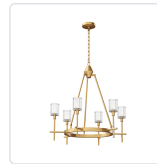

SALITA CH314306VBRC

FIXTURE DIMENSIONS	D28-1/2" x H29-1/2"
LAMP TYPE	E12
MAX WATTAGE	60W
BULB QTY	6
VOLTAGE	120V
GLASS DETAILS	Ribbed Crystal
MATERIAL	Crystal; Iron;
CHAIN LENGTH	72"
WIRE LENGTH	144"
MINIMUM HANG HEIGHT	45"
LOCATION	Dry
BARCODE	691759055566
CANOPY DIMENSIONS	D5-1/8" x H1-3/8"
FINISH OPTION(S)	RIBBED CRYSTAL; Vintage Brass;

[D - Diameter, L - Length, W - Width, H - Height, E - Extension]

AVAILABLE FINISHES:

CH314306VBRC

Vintage Brass |
Ribbed Crystal

CH314306UBRC

Urban Bronze |
Ribbed Crystal

CH314306PNRC

Polished Nickel |
Ribbed Crystal