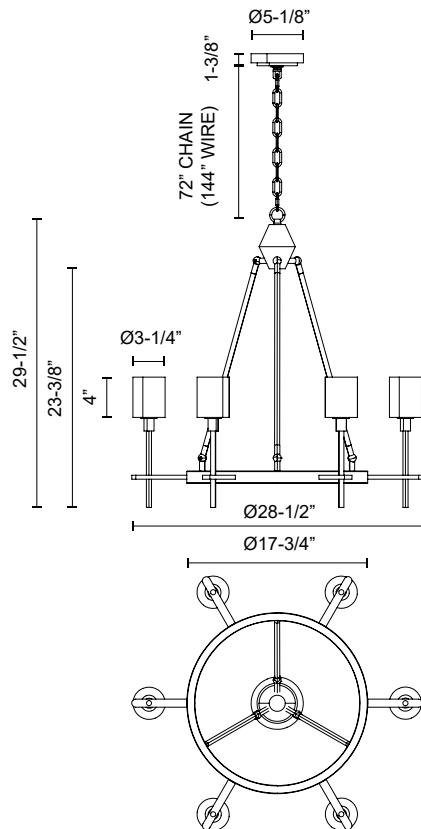

## SALITA CH314306PNRC

FIXTURE DIMENSIONS	D28-1/2" x H29-1/2"
LAMP TYPE	E12
MAX WATTAGE	60W
BULB QTY	6
VOLTAGE	120V
GLASS DETAILS	Ribbed Crystal
MATERIAL	Crystal; Iron;
CHAIN LENGTH	72"
WIRE LENGTH	144"
MINIMUM HANG HEIGHT	45"
LOCATION	Dry
BARCODE	691759055528
CANOPY DIMENSIONS	D5-1/8" x H1-3/8"
FINISH OPTION(S)	Polished Nickel; RIBBED CRYSTAL;

[ D - Diameter, L - Length, W - Width, H - Height, E - Extension ]