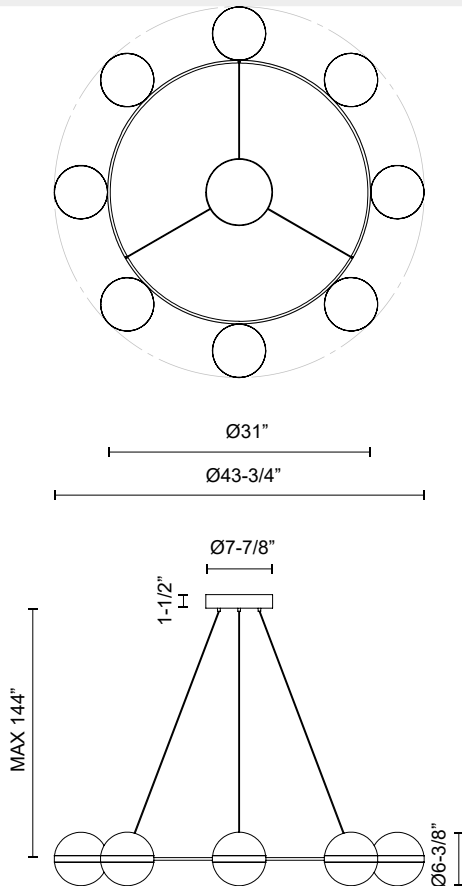

## TAGLIATO CH302008

FIXTURE DIMENSIONS	D43-3/4" x H6-3/8"
LIGHT SOURCE	LED with DC Driver
WATTAGE	82W
TOTAL LUMENS	6800lm
DELIVERED LUMENS	5570lm*
VOLTAGE	120V
COLOR TEMPERATURE	3000K
CRI (RA)	90CRI
DIMMABLE	Yes, TRIAC/ELV Dimmer (Not Included)
DIFFUSER DETAILS	Frosted Acrylic
MATERIAL	Acrylic Shade
WIRE LENGTH	144"
MINIMUM HANG HEIGHT	32"
SLOPED CEILING ADAPTABLE	Yes
LOCATION	Dry
CANOPY DIMENSIONS	D7-1/8" x H1-1/2"
BRAND	Alora

[ D - Diameter, L - Length, W - Width, H - Height, E - Extension ]