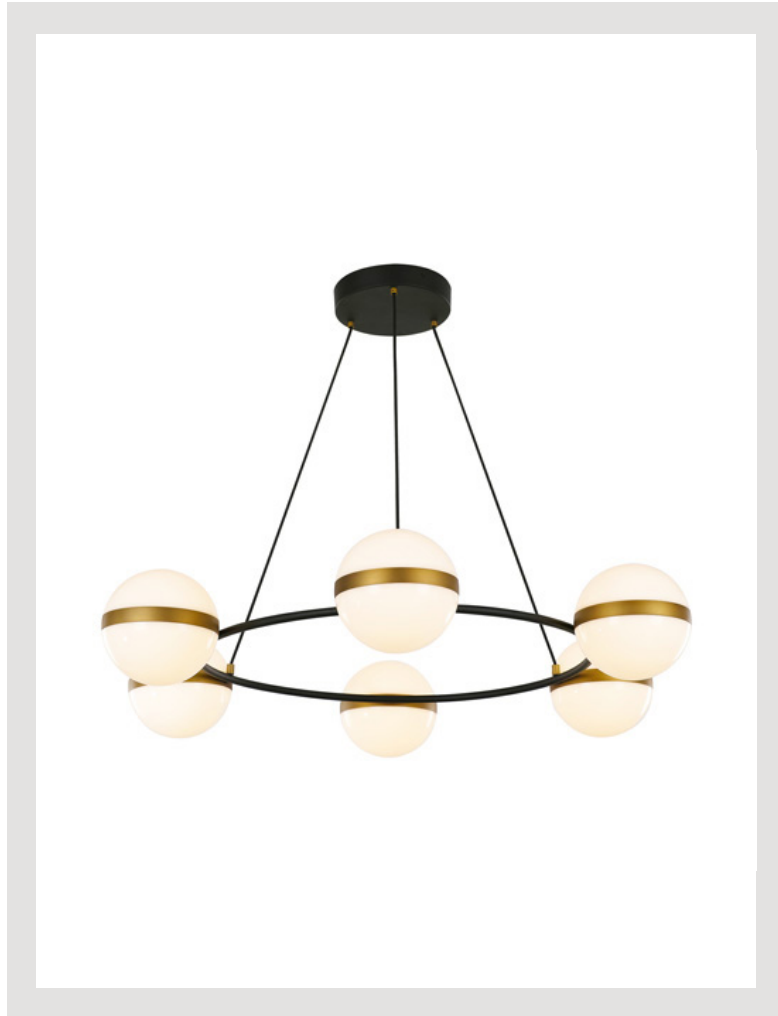

TAGLIATO

CH302006MBSG

FIXTURE DIMENSIONS	35.9"D x 6.3"H
HEIGHT FROM CENTER	-
WEIGHT	-
GLASS	-
MATERIAL	Acrylic Shade
CANOPY SIZE	7.1"D x 1.4"H
LAMPING	LED - details below
VOLTAGE	120V
WIRE / CORD LENGTH	144"
CORD TYPE	Fabric Covered
MINIMUM HANG HEIGHT	7.6"
INSTALL OPTIONS	-
ADA COMPLIANT	-
CERTIFICATION	ETL
UPC	841387002344
PACKAGE SIZE	-
PACKAGE WEIGHT	-

[D - Diameter, L - Length, W - Width, H - Height, E - Extension]

AVAILABLE FINISHES:

LED INFO

WATTAGE	60W
LUMENS	3490lm
COLOR TEMPERATURE	3000K
CRI	>90
DIMMABLE	YES

*For complete warranty terms, please visit:
www.aloralighting.com/warranty