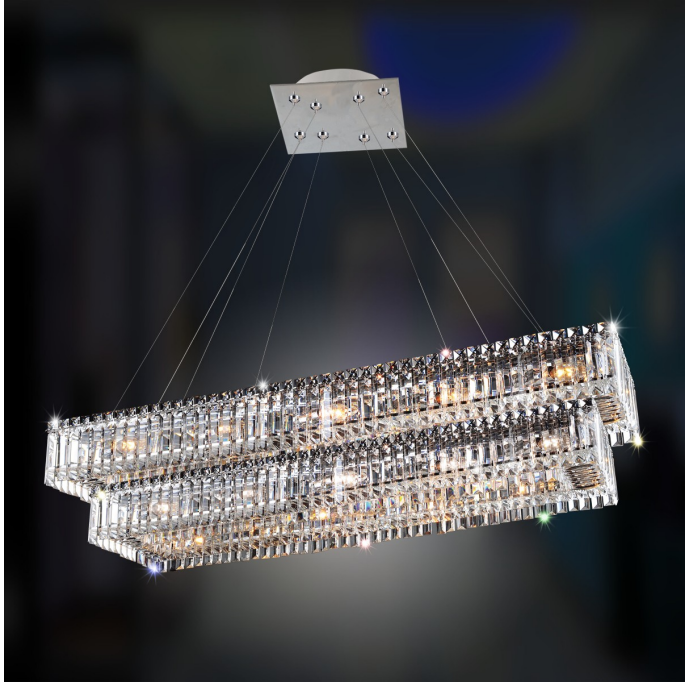

ALLEGRI.

BY KALCO LIGHTING™

Baguette Rectangular 2 Tier Pendant

Model 11778

Collection Name: BAGUETTE
Dimensions (in.): 43L x 27W x 12-96H
Backplate/Canopy(in.): 7 W x 1.25H
Chain/Wire (ft.): 8 FT
Hanging Weight (lbs.): 48
Lamp Type: Candelabra
Bulbs Wattage: 40W
No of Bulbs: 26
Rated For: Interior
Energy Star: No
Shipping Method: Common Carrier
Shipping Weight (lbs.): 72