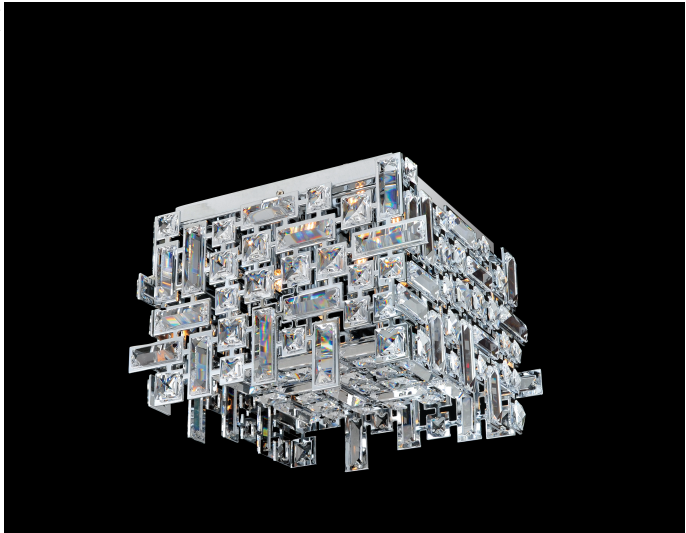

ALLEGRI.

BY KALCO LIGHTING™

Vermeer 4 Light Square Flush Mount

Model 11193

Collection Name: VERMEER
Dimensions (in.): 14 W x 14 Dia x 9.5 H
Backplate/Canopy(in.): 0.75 L x 10 W x 12H
Hanging Weight (lbs.): 19
Lamp Type: Candelabra
Bulbs Wattage: 40W
No of Bulbs: 4
Rated For: Interior
Energy Star: No
Shipping Method: UPS
Shipping Weight (lbs.): 24
 Shade Selection: