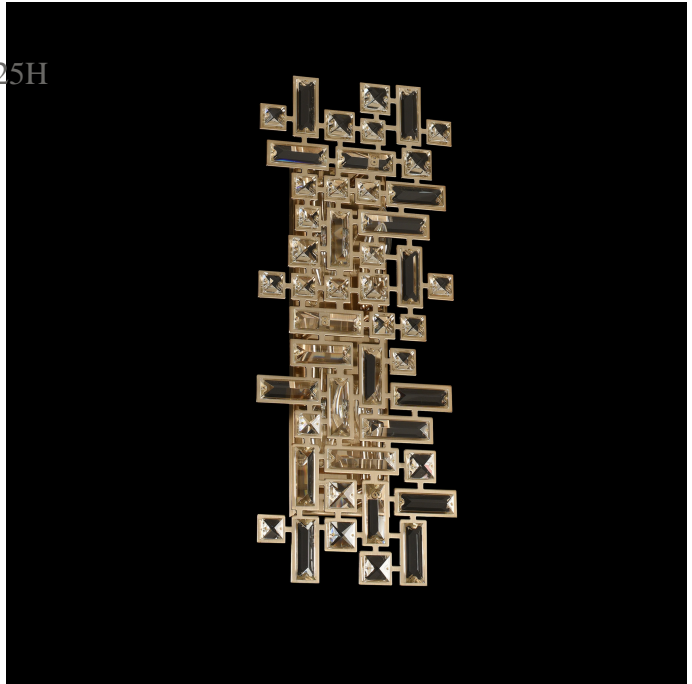

ALLEGRI.

BY KALCO LIGHTING™

Vermeer 4 Light Wall Bracket

Model 11192

Collection Name: VERMEER
Dimensions (in.): 22 W x 9 H
Backplate/Canopy(in.): 0.75 L x 15.75 W x 4.25H
Hanging Weight (lbs.): 14.5
Lamp Type: Candelabra
Bulbs Wattage: 40W
No of Bulbs: 4
Rated For: Interior
Energy Star: No
Shipping Method: UPS
Shipping Weight (lbs.): 23

Shade Selection:

Customization Required? YES [ ] NO [ ]

Design Notes:

Project Information

Project Name _____ Project# _____

Room _____ Fixture Type _____

Selected Finish _____ Selected Shades _____