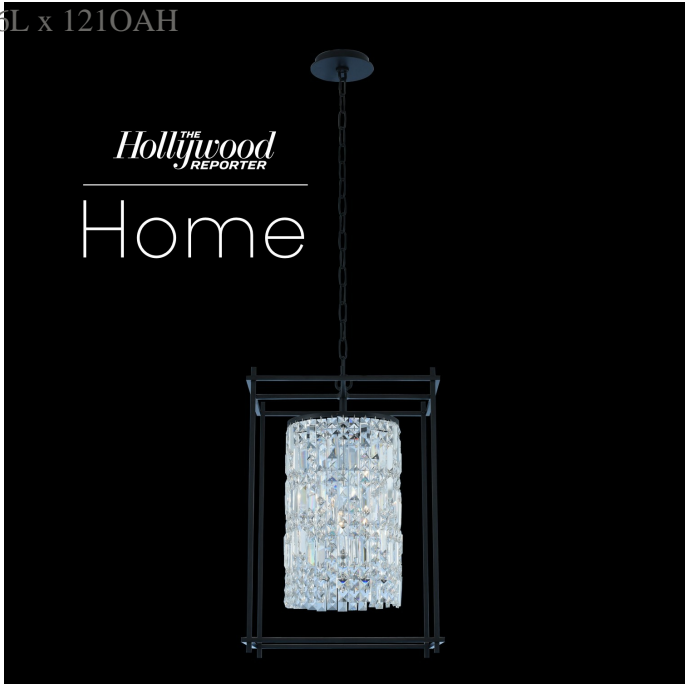

ALLEGRI.

BY KALCO LIGHTING™

Joni 16 Inch Foyer

Model 036150

Collection Name: Joni

Dimensions (in.): 16W x 23D x 24H x 16L x 121OAH

Backplate/Canopy(in.): D: 6 W: 6 H: 1 L: 6

Chain/Wire (ft.): 4

Lamp Type: E12 Candelabra

Bulbs Wattage: 40

No of Bulbs: 4

Rated For: Indoor Use

Energy Star: No

Shipping Method: Yes

Shipping Weight (lbs.): 25

Shade Selection: