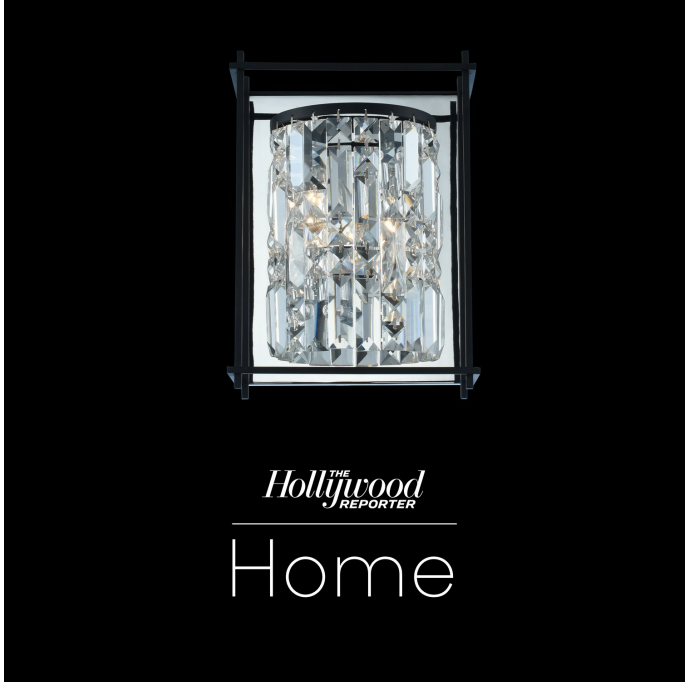

ALLEGRI.
BY KALCO LIGHTING™

Joni Small Wall Sconce

Model 036120

Collection Name: Joni
Dimensions (in.): 9W x 12H x 5L x 5E
Backplate/Canopy(in.): W: 8 H: 11 L: 1
Lamp Type: E12 Candelabra
Bulbs Wattage: 40
No of Bulbs: 1
Rated For: Indoor Use
Energy Star: No
Shipping Method: Yes
Shipping Weight (lbs.): 7
 Shade Selection: