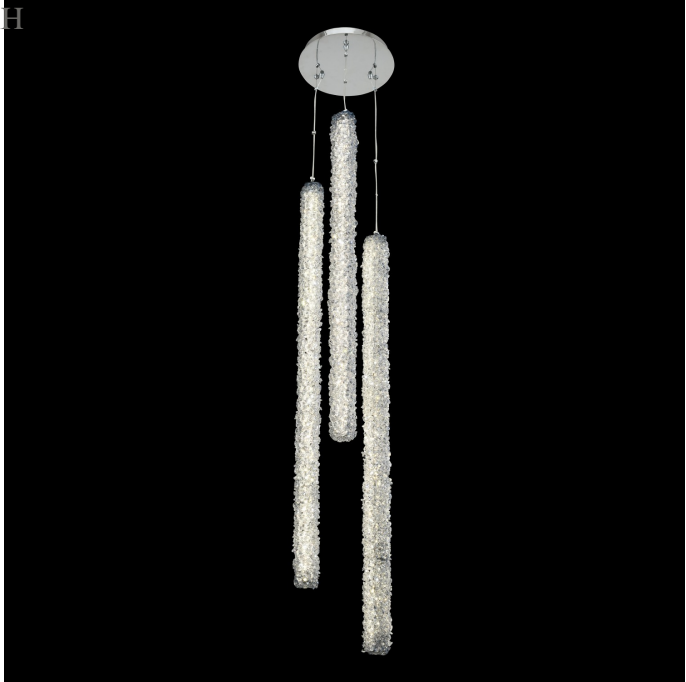

ALLEGRI.

BY KALCO LIGHTING™

Lina 3 Column LED Foyer

Model 035551-010-FR001

Collection Name: Lina
Dimensions (in.): 46 H x 12 Dia 216 OAH
Backplate/Canopy(in.): 2 H x 12 Dia
Chain/Wire (ft.): N/A
Lamp Type: LED Tape
Bulbs Wattage: 65
No of Bulbs:
Rated For: Indoor
Energy Star: No
Shipping Method: UPS
Shipping Weight (lbs.): 40
 Shade Selection: