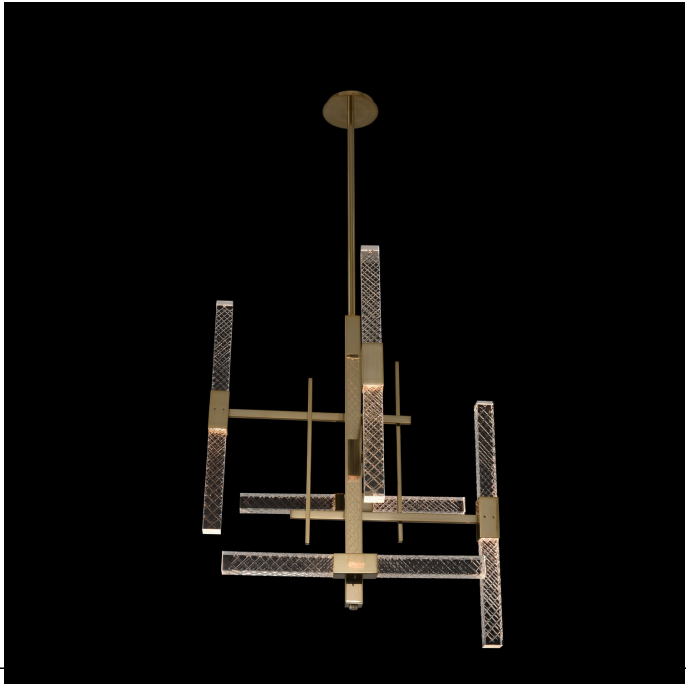

ALLEGRI.

BY KALCO LIGHTING™

Apollo 10 Light LED Chandelier

Model 034971

Collection Name: Apollo
Dimensions (in.): 26 L x 26 W x 35 H
Backplate/Canopy(in.): 6 W x 1 H
Lamp Type: LED Disc
Bulbs Wattage: 40
Rated For: Dry
Energy Star: No
Shipping Method: Small Parcel
Shipping Weight (lbs.): 51.59

Shade Selection:

Customization Required? YES [ ] NO [ ]

Design Notes:

Project Information

Project Name _____ Project# _____

Room _____ Fixture Type _____

Selected Finish _____ Selected Shades _____

6355 S Windy St, Las Vegas, NV 89119 | P. (800) 525-2655 | www.allegricrystal.com