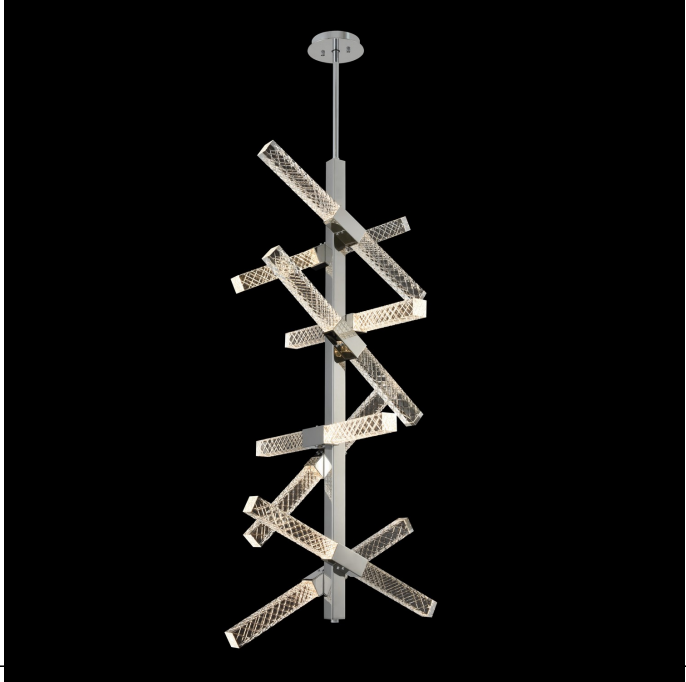

ALLEGRI.

BY KALCO LIGHTING™

Apollo 16 Light Foyer

Model 034950

Collection Name: Apollo
Dimensions (in.): 20 L x 22 W x 54 H
Backplate/Canopy(in.): 6 W x 1 H
Lamp Type: LED Disc
Bulbs Wattage: 64
Rated For: Dry
Energy Star: No
Shipping Method: Small Parcel
Shipping Weight (lbs.): 56.22

Shade Selection:

Customization Required? YES [ ] NO [ ]

Design Notes:

Project Information

Project Name _____ Project# _____

Room _____ Fixture Type _____

Selected Finish _____ Selected Shades _____

6355 S Windy St, Las Vegas, NV 89119 | P. (800) 525-2655 | www.allegricrystal.com