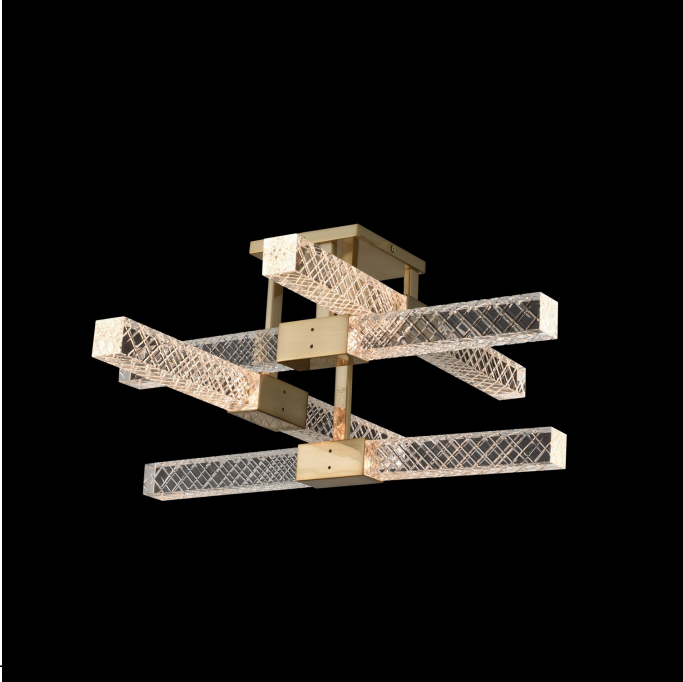

ALLEGRI.
BY KALCO LIGHTING™

Apollo 8 Light Flush Mount

Model 034940

Collection Name: Apollo
Dimensions (in.): 24 L x 25 W x 10 H
Backplate/Canopy(in.): 6 L x 6 W x 1 H
Lamp Type: LED Disc
Bulbs Wattage: 32
Rated For: Dry
Energy Star: No
Shipping Method: Small Parcel
Shipping Weight (lbs.): 31.52
Shade Selection: