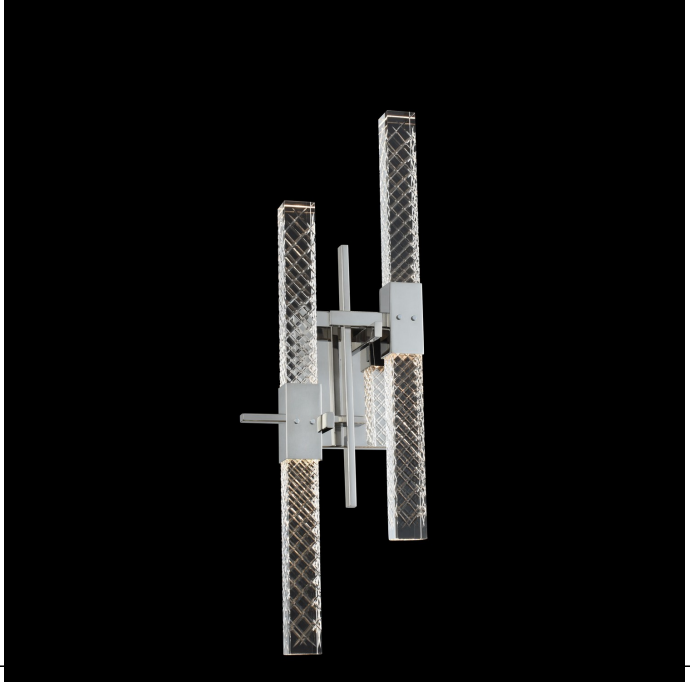

ALLEGRI.
BY KALCO LIGHTING™

Apollo 4 Light Wall Sconce

Model 034922

Collection Name: Apollo
Dimensions (in.): 9 W x 28 H
Backplate/Canopy(in.): 7 L x 5 W x 1 H
Lamp Type: LED Disc
Bulbs Wattage: 16
Rated For: Dry
Energy Star: No
Shipping Method: Small Parcel
Shipping Weight (lbs.): 15.87

Shade Selection:

Customization Required? YES [ ] NO [ ]

Design Notes:

Project Information

Project Name _____ Project# _____

Room _____ Fixture Type _____

Selected Finish _____ Selected Shades _____

6355 S Windy St, Las Vegas, NV 89119 | P. (800) 525-2655 | www.allegricrystal.com