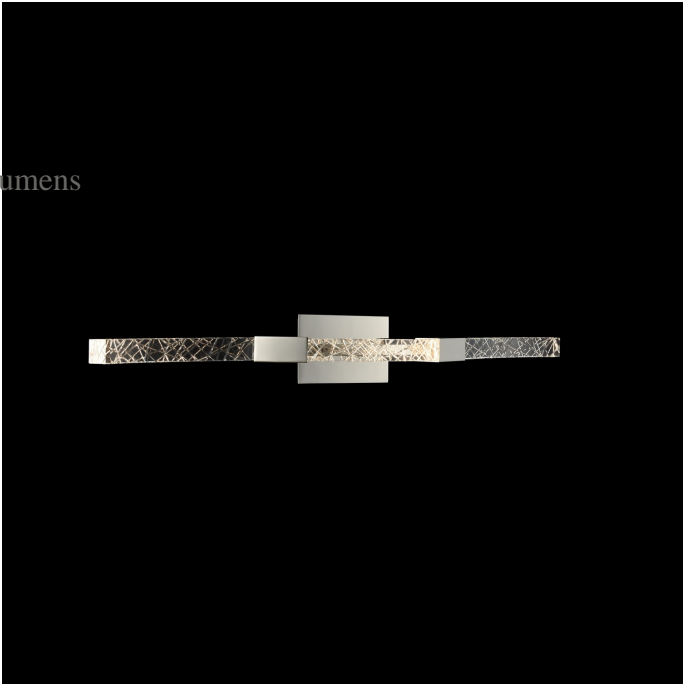

ALLEGRI.
BY KALCO LIGHTING™

Athena 40" LED Bath

Model 034832-046-FR001

Collection Name: Athena

Dimensions (in.): W: 40 H: 5 E: 6

Backplate/Canopy(in.): W: 5 H: 5 E: 1

Lamp Type: LED

Bulbs Wattage: 16W / 3000K / 1200 Lumens

Shipping Method:

Shipping Weight (lbs.):

Shade Selection:

crystal Selection:

Customization Required? YES [ ] NO [ ]

Design Notes:

Project Information

Project Name _____ Project# _____

Room _____ Fixture Type _____

Selected Finish _____ Selected Shades _____