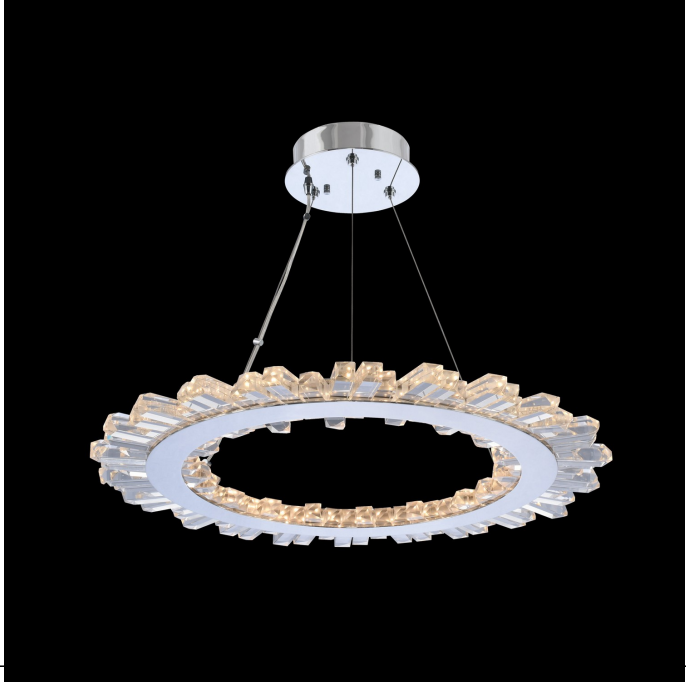

ALLEGRI.
BY KALCO LIGHTING™

Quasar 28 Inch Pendant

Model 032750

Collection Name: Quasar
Dimensions (in.): 20 H 28 Dia
Backplate/Canopy(in.): 7 W x 2 H
Lamp Type: LED Tape
Bulbs Wattage: 66
Rated For: Dry
Energy Star: No
Shipping Method: Small Parcel
Shipping Weight (lbs.): 64
 Shade Selection: