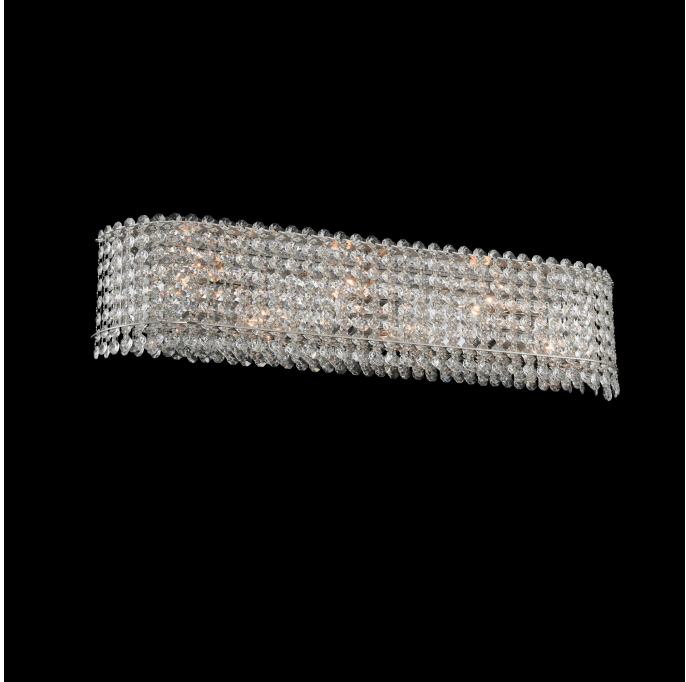

**ALLEGRI.**  
BY KALCO LIGHTING™

## Torre 27 Inch Bath Light

Model 032031

**Collection Name:** Torre  
**Dimensions (in.):** 27 W x 6 H  
**Backplate/Canopy(in.):** 5 L x 24 W x 1 H  
**Lamp Type:** E12 Candelabra  
**Bulbs Wattage:** 40  
**No of Bulbs:** 6  
**Rated For:** Damp  
**Energy Star:** No  
**Shipping Method:** Small Parcel  
**Shipping Weight (lbs.):** 14  
 Shade Selection: