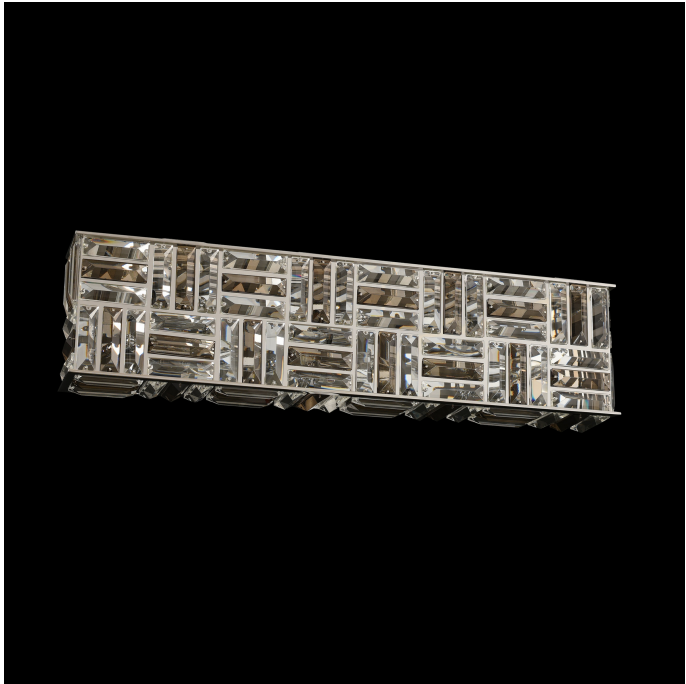

ALLEGRI.

BY KALCO LIGHTING™

Modello 24 Inch Bath

Model 031723

Collection Name: Modello

Dimensions (in.): 7 H x 24 W

Backplate/Canopy(in.): 7 H x 0.75 L x 18 W

Lamp Type: Candelabra

Bulbs Wattage: 60

No of Bulbs: 8

Rated For: Indoor Use

Energy Star: No

Shipping Method: Small Parcel

Shipping Weight (lbs.): 18

Shade Selection:

Customization Required? YES [] NO []