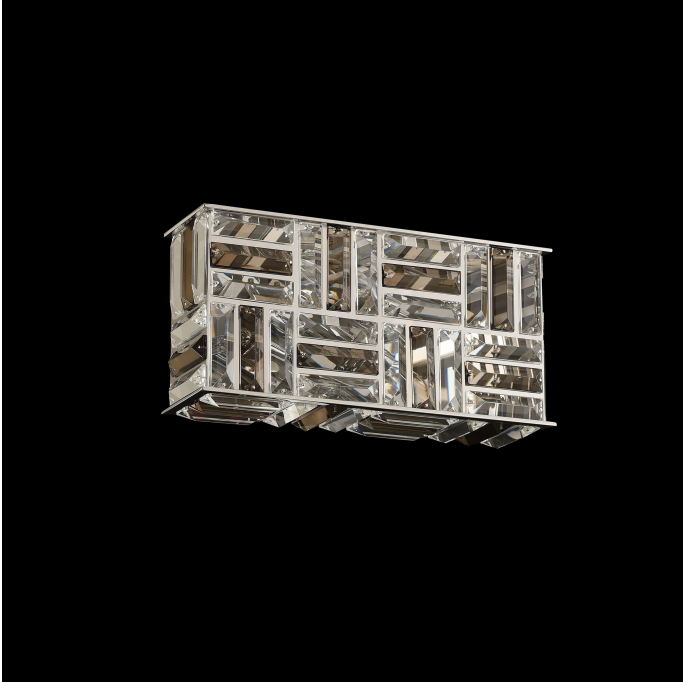

**ALLEGRI.**  
BY KALCO LIGHTING™

## Modello 12 Inch Bath

Model 031721

**Collection Name:** Modello  
**Dimensions (in.):** 7 H x 12 W  
**Backplate/Canopy(in.):** 7 H x 0.75 L x 12 W  
**Lamp Type:** Candelabra  
**Bulbs Wattage:** 60  
**No of Bulbs:** 4  
**Rated For:** Indoor Use  
**Energy Star:** No  
**Shipping Method:** Small Parcel  
**Shipping Weight (lbs.):** 10  
 Shade Selection: