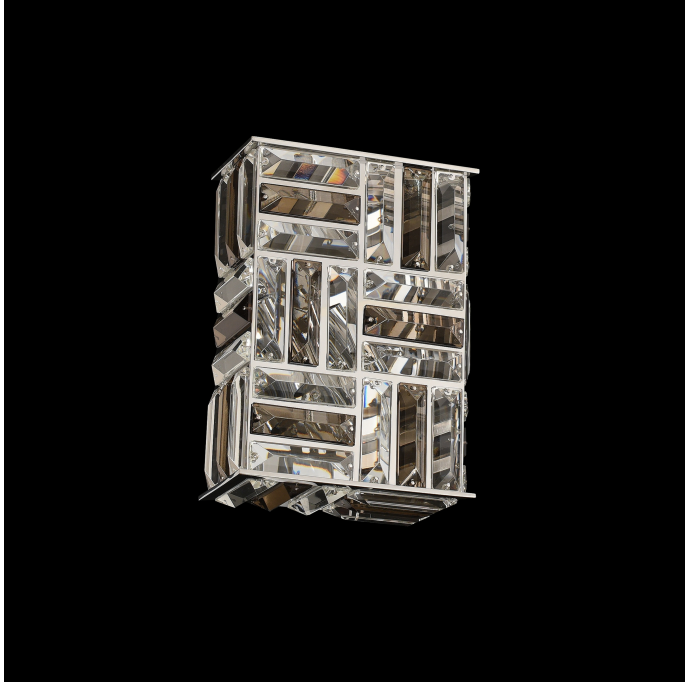

ALLEGRI.

BY KALCO LIGHTING™

Modello 2 Light ADA Wall Sconce

Model 031720

Collection Name: Modello

Dimensions (in.): 10 H x 6 W

Backplate/Canopy(in.): 10 H x 0.75 L x 6 W

Lamp Type: Candelabra

Bulbs Wattage: 60

No of Bulbs: 2

Rated For: Indoor Use

Energy Star: No

Shipping Method: Small Parcel

Shipping Weight (lbs.): 8

Shade Selection:

Customization Required? YES [] NO []