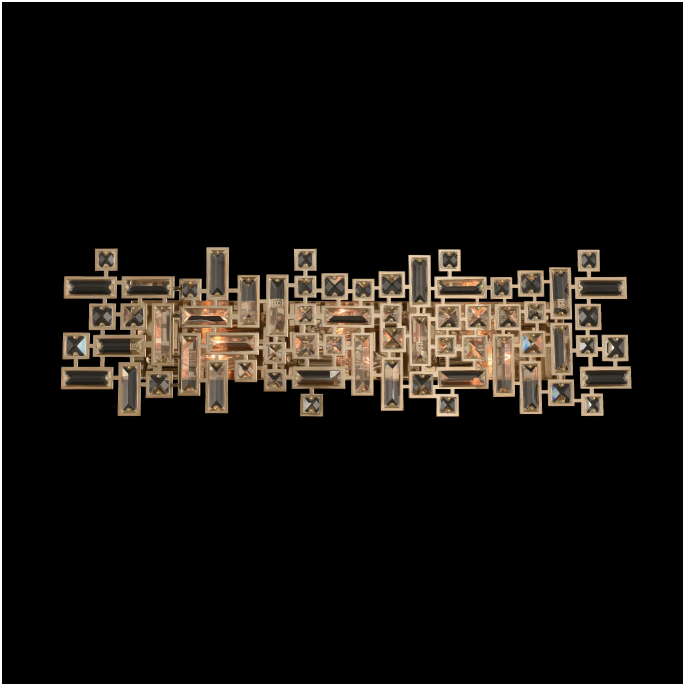

**ALLEGRI.**

BY KALCO LIGHTING™

## Vermeer 30" Bath Bar

Model 027621

**Collection Name:** VERMEER  
**Dimensions (in.):** 9 H x 30 W x 4 Ext  
**Backplate/Canopy(in.):**  
**Lamp Type:** Candelabra  
**Bulbs Wattage:** 40W  
**No of Bulbs:** 6  
**Rated For:** Interior  
**Energy Star:** No  
**Shipping Method:** UPS  
**Shipping Weight (lbs.):**  
 Shade Selection: