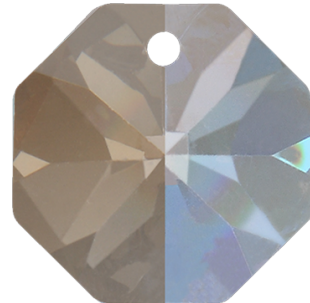

# ALLEGRI

BY KALCO LIGHTING

## Gehry

**Item as shown: 026351-010-FR000**

Height: 16"- 96 inches  
Diameter: 17.7 inches

010 | Chrome

FR000 | Mix