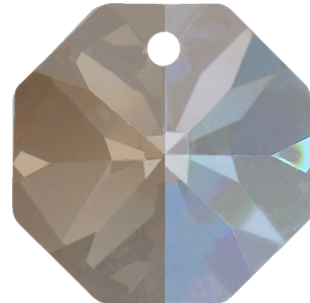

# ALLEGRI

BY KALCO LIGHTING

## Gehry

**Item as shown: 026350-010-FR000**

Height: 18"-96 inches  
Diameter: 24 inches

010 | Chrome

FR000 | Mix