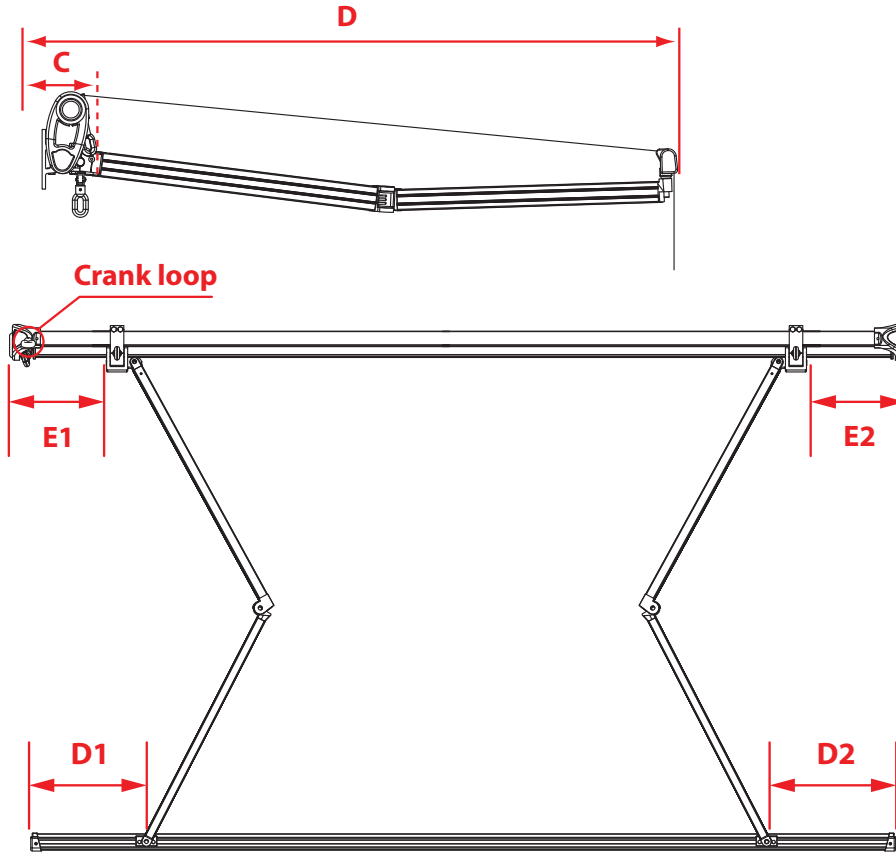

# SG SERIES Dimensions Table

| Style  | Size      | Actual Product Weight (lbs) | A                      | B                    | C                         | D                         | E1     | E2     | D1     | D2     |
|--------|-----------|-----------------------------|------------------------|----------------------|---------------------------|---------------------------|--------|--------|--------|--------|
|        |           |                             | Height (Top to Bottom) | Width (Side to Side) | Min Depth (Front to Back) | Max Depth (Front to Back) |        |        |        |        |
| Manual | 12' x 10' | 63.93                       | 13.00"                 | 142.00"              | 5.50"                     | 118.00"                   | 5.90"  | 5.90"  | 9.10"  | 10.20" |
|        | 14' x 10' | 74.96                       | 13.00"                 | 165.00"              | 5.50"                     | 118.00"                   | 13.80" | 13.80" | 16.90" | 18.10" |

## Side View