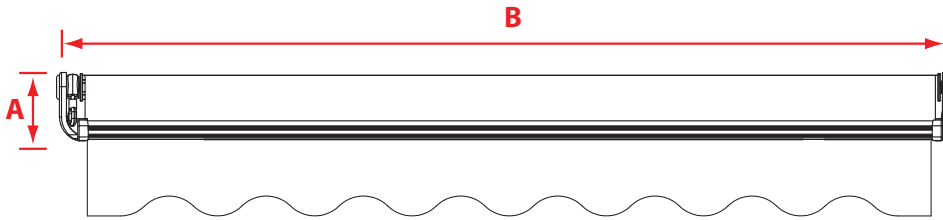

SG SERIES Dimensions Table

Style	Size	Actual Product Weight (lbs)	A	B	C	D	E1	E2	D1	D2
			Height (Top to Bottom)	Width (Side to Side)	Min Depth (Front to Back)	Max Depth (Front to Back)				
Manual	12' x 10'	63.93	13.00"	142.00"	5.50"	118.00"	5.90"	5.90"	9.10"	10.20"
	14' x 10'	74.96	13.00"	165.00"	5.50"	118.00"	13.80"	13.80"	16.90"	18.10"

The listed measurements are for general reference only. Please always consult a professional installer for advice on proper hardware and installation. Note: Data Error ±10~20%.

Front View