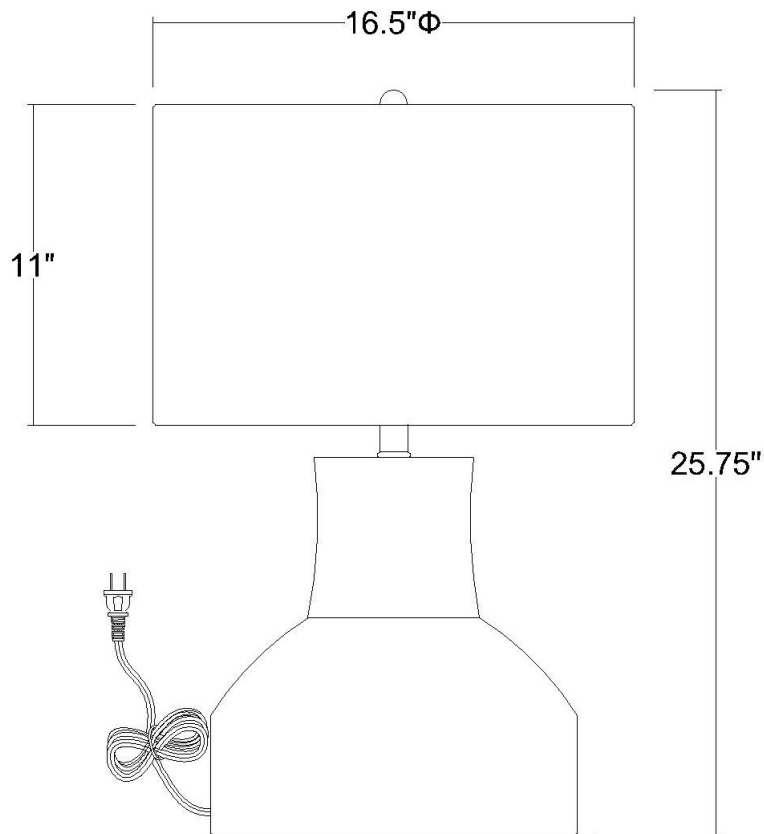

TT80176

TREND HOME 1-LIGHT TABLE LAMP

Description: Trend Home 1-Light Table Lamp

Finish: Polished nickel

Dimensions: 16-1/2" Dia. x 25-3/4" H

Bulbs: 1-150W Med.

Installed Weight: 18.25 lbs.

Certification: cUL

Material: Ceramic

Shade: Cream linen fabric

Shade Dimensions: 16-1/2" Dia. x 11" H

Glass: NA

Cord: 6' clear plug-in

Switch: 3-Way Rotary