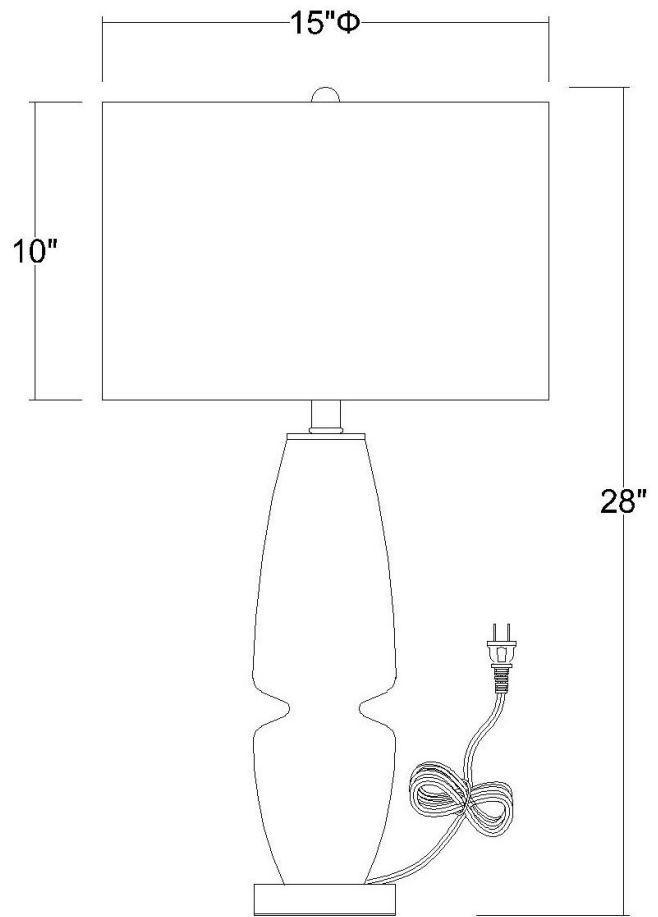

TT80164

TREND HOME 1-LIGHT TABLE LAMP

Description: Trend Home 1-Light Table Lamp

Finish: Brass

Dimensions: 15" Dia. x 28" H

Bulbs: 1-150W Med.

Installed Weight: 6.15 lbs.

Certification: cUL

Material: Glass

Shade: Seasalt Linen

Shade Dimensions: 15" Dia. x 10" H

Glass: Gold and gray

Cord: 6' clear plug-in

Switch: 3-Way Rotary