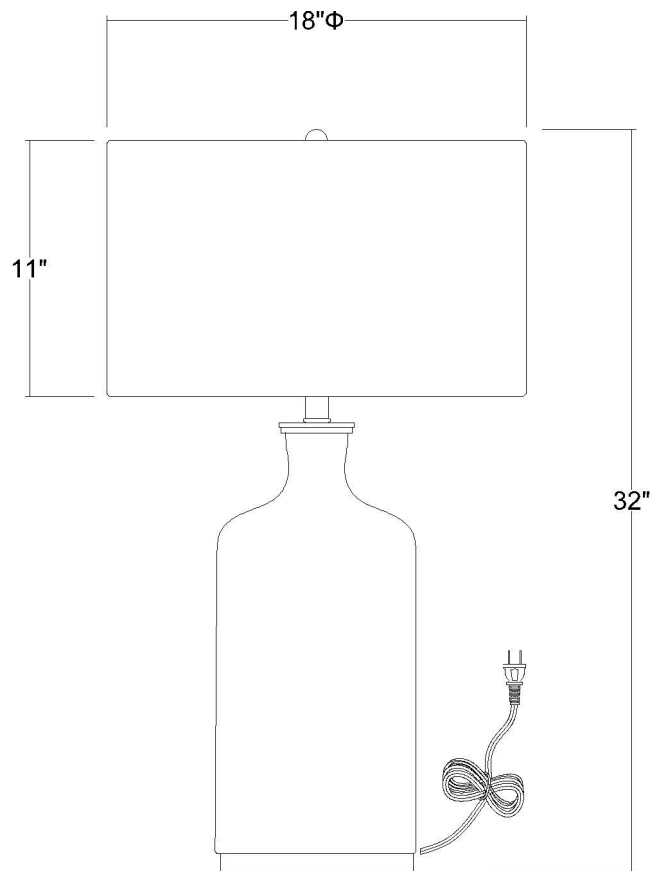

TT80162

TREND HOME 1-LIGHT TABLE LAMP

Description: Trend Home 1-Light Table Lamp

Finish: Polished nickel

Dimensions: 18" Dia. x 32" H

Bulbs: 1-150W Med.

Installed Weight: 15.85 lbs.

Certification: cUL

Material: Glass

Shade: Seasalt Linen

Shade Dimensions: 18" Dia. x 11" H

Glass: Blue

Cord: 6' clear plug-in

Switch: 3-Way Rotary