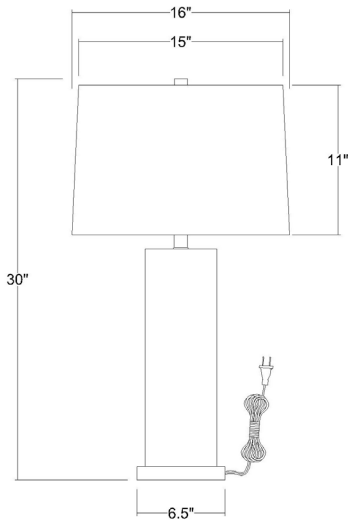

# TT7446 MERGE TABLE LAMP

Front view

Side view

<b>Description:</b>	Merge table lamp
<b>Finish:</b>	Brushed nickel and pewter
<b>Dimensions:</b>	30" H x 16" L x 10" W
<b>Bulbs:</b>	1 x 100W
<b>Sockets:</b>	120V E26 base
<b>Shade:</b>	Homespun linen
<b>Installed Weight:</b>	7.75 lbs.
<b>Certification:</b>	c UL

<b>Material:</b>	Steel and fabric
<b>Glass:</b>	NA
<b>Back Plate Dimensions:</b>	NA
<b>Mounting Holes:</b>	NA
<b>Switch:</b>	3-way metal switch
<b>Cord:</b>	Silver, 6' plug-in
<b>Dimmable:</b>	Yes