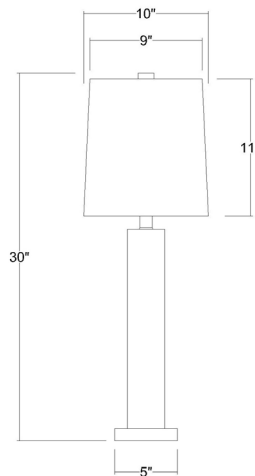

# TT7446 MERGE TABLE LAMP

Front view

Side view

<b>Description:</b>	Merge table lamp
<b>Finish:</b>	Brushed nickel and pewter
<b>Dimensions:</b>	30" H x 16" L x 10" W
<b>Bulbs:</b>	1 x 100W
<b>Sockets:</b>	120V E26 base
<b>Shade:</b>	Homespun linen
<b>Installed Weight:</b>	7.75 lbs.
<b>Certification:</b>	c UL

<b>Material:</b>	Steel and fabric
<b>Glass:</b>	NA
<b>Back Plate Dimensions:</b>	NA
<b>Mounting Holes:</b>	NA
<b>Switch:</b>	3-way metal switch
<b>Cord:</b>	Silver, 6' plug-in
<b>Dimmable:</b>	Yes