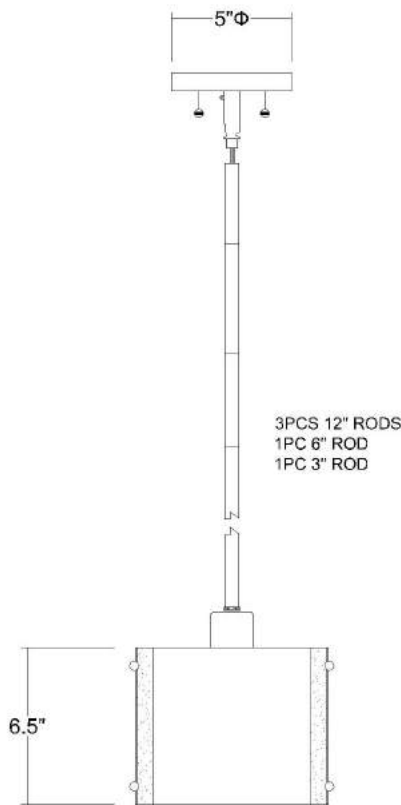

# TP8016 ZOOM PENDANT

<b>Description:</b>	Zoom pendant
<b>Finish:</b>	Polished stainless steel
<b>Dimensions:</b>	9" dia. x 6.5" H
<b>Bulbs:</b>	1 x 40W
<b>Sockets:</b>	120V E26 base
<b>Shade:</b>	Polished stainless steel with clear seeded acrylic accents
<b>Installed Weight:</b>	4.6 lbs.
<b>Certification:</b>	c UL

<b>Material:</b>	Stainless steel, steel, acrylic
<b>Glass:</b>	NA
<b>Canopy Dimensions:</b>	5" dia.
<b>Mounting Holes:</b>	2.75" apart
<b>Switch:</b>	NA
<b>Stems:</b>	Polished chrome, 12' wire, 45" stems (3-12", 1-6", 1-3")
<b>Dimmable:</b>	Yes