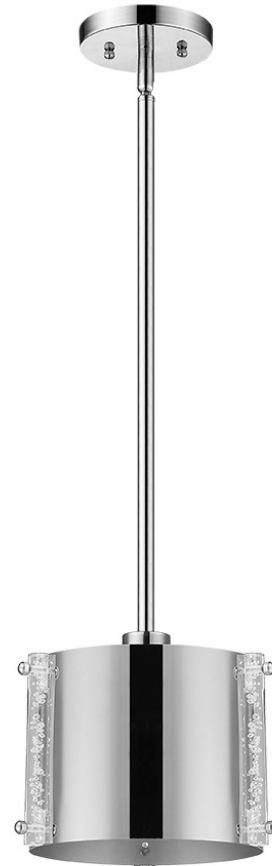

# TP8016 ZOOM PENDANT

<b>Description:</b>	Zoom pendant
<b>Finish:</b>	Polished stainless steel
<b>Dimensions:</b>	9" dia. x 6.5" H
<b>Bulbs:</b>	1 x 40W
<b>Sockets:</b>	120V E26 base
<b>Shade:</b>	Polished stainless steel with clear seeded acrylic accents
<b>Installed Weight:</b>	4.6 lbs.
<b>Certification:</b>	c UL

<b>Material:</b>	Stainless steel, steel, acrylic
<b>Glass:</b>	NA
<b>Canopy Dimensions:</b>	5" dia.
<b>Mounting Holes:</b>	2.75" apart
<b>Switch:</b>	NA
<b>Stems:</b>	Polished chrome, 12' wire, 45" stems (3-12", 1-6", 1-3")
<b>Dimmable:</b>	Yes