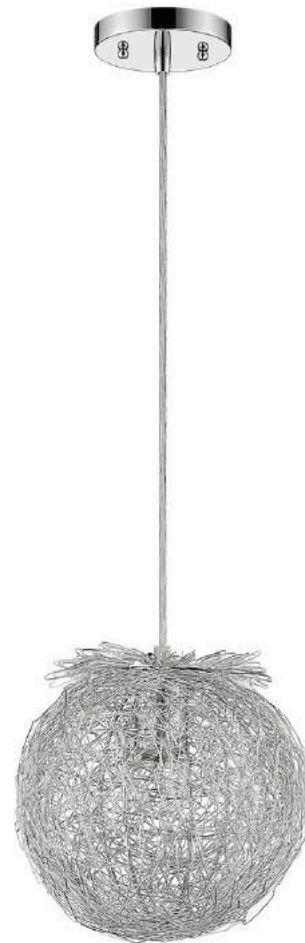

TP4096 DISTRATTO PENDANT

Description:	Distratto pendant
Finish:	Polished chrome
Dimensions:	12" dia.
Bulbs:	1 x 100W
Sockets:	120V E26 base
Shade:	Enmeshed wire
Installed Weight:	3 lbs.
Certification:	c UL

Material:	Steel and aluminum
Glass:	NA
Canopy Dimensions:	5" dia.
Mounting Holes:	2.75" apart
Switch:	NA
Cord:	Silver, 12'
Dimmable:	Yes