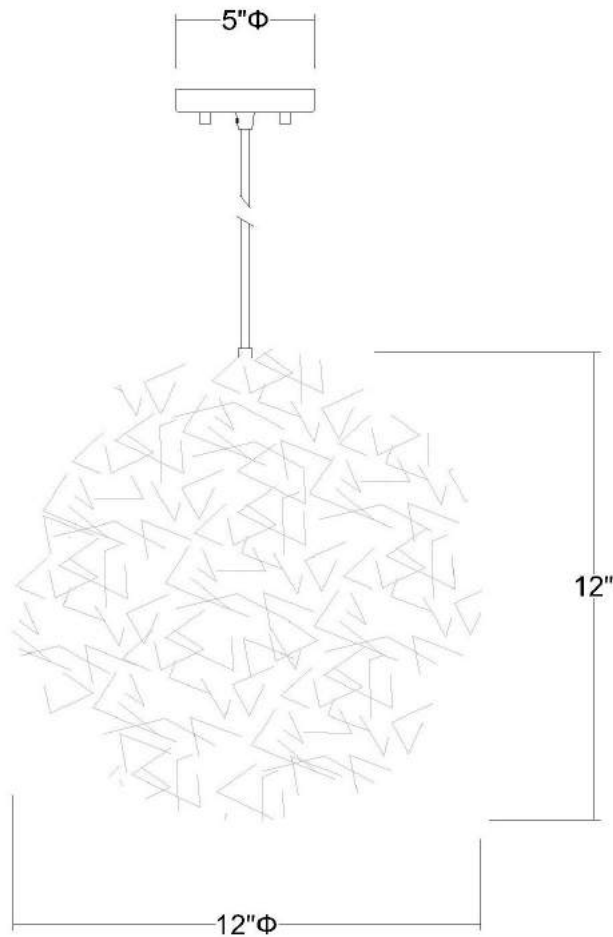

TP4096 DISTRATTO PENDANT

Description:	Distratto pendant
Finish:	Polished chrome
Dimensions:	12" dia.
Bulbs:	1 x 100W
Sockets:	120V E26 base
Shade:	Enmeshed wire
Installed Weight:	3 lbs.
Certification:	c UL

Material:	Steel and aluminum
Glass:	NA
Canopy Dimensions:	5" dia.
Mounting Holes:	2.75" apart
Switch:	NA
Cord:	Silver, 12'
Dimmable:	Yes