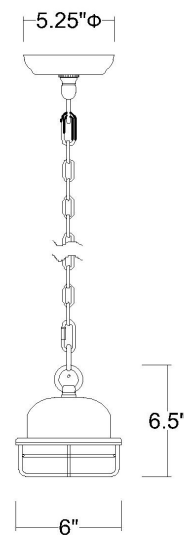

# TP10020BK ATELIER LED PENDANT

<b>Description:</b>	Atelier LED Pendant
<b>Finish:</b>	Matte Black
<b>Dimensions:</b>	51" L x 6" W x 6-1/2" H
<b>Bulbs:</b>	T8 18W LED Tube (not included)
<b>Installed Weight:</b>	12.25 lbs.
<b>Certification:</b>	ETL / dry location

<b>Material:</b>	Steel
<b>Shades:</b>	NA
<b>Glass:</b>	NA
<b>Canopy Dimensions:</b>	2 x 5-1/4" Dia.
<b>Chain/Wire:</b>	10' Chain, 12' Wire
<b>Additional Finishes:</b>	NA