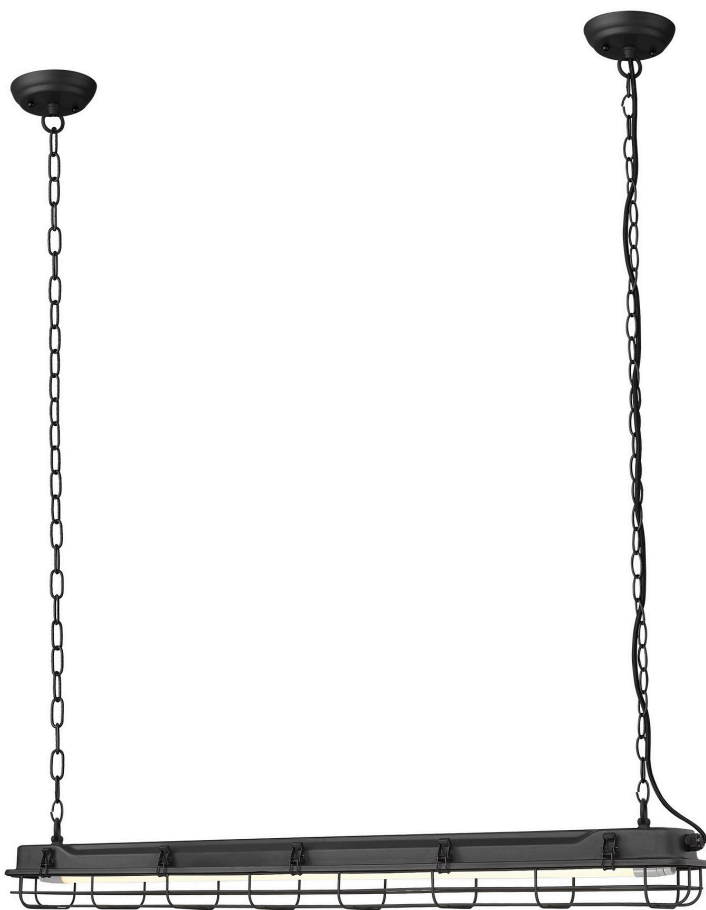

# TP10020BK ATELIER LED PENDANT

<b>Description:</b>	Atelier LED Pendant
<b>Finish:</b>	Matte Black
<b>Dimensions:</b>	51" L x 6" W x 6-1/2" H
<b>Bulbs:</b>	T8 18W LED Tube (not included)
<b>Installed Weight:</b>	12.25 lbs.
<b>Certification:</b>	ETL / dry location

<b>Material:</b>	Steel
<b>Shades:</b>	NA
<b>Glass:</b>	NA
<b>Canopy Dimensions:</b>	2 x 5-1/4" Dia.
<b>Chain/Wire:</b>	10' Chain, 12' Wire
<b>Additional Finishes:</b>	NA