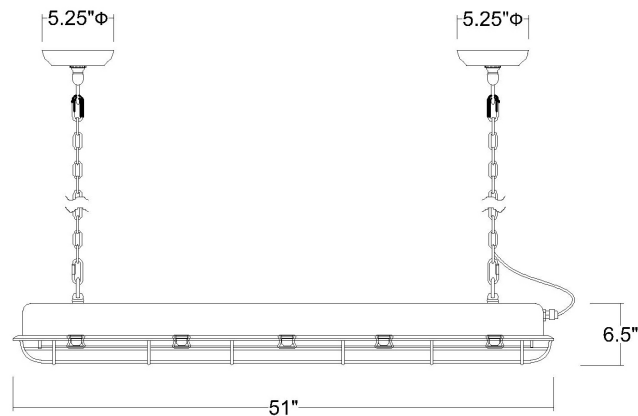

# TP10020BK ATELIER LED PENDANT

<b>Description:</b>	Atelier LED Pendant
<b>Finish:</b>	Matte Black
<b>Dimensions:</b>	51" L x 6" W x 6-1/2" H
<b>Bulbs:</b>	T8 18W LED Tube (not included)
<b>Installed Weight:</b>	12.25 lbs.
<b>Certification:</b>	ETL / dry location

<b>Material:</b>	Steel
<b>Shades:</b>	NA
<b>Glass:</b>	NA
<b>Canopy Dimensions:</b>	2 x 5-1/4" Dia.
<b>Chain/Wire:</b>	10' Chain, 12' Wire
<b>Additional Finishes:</b>	NA