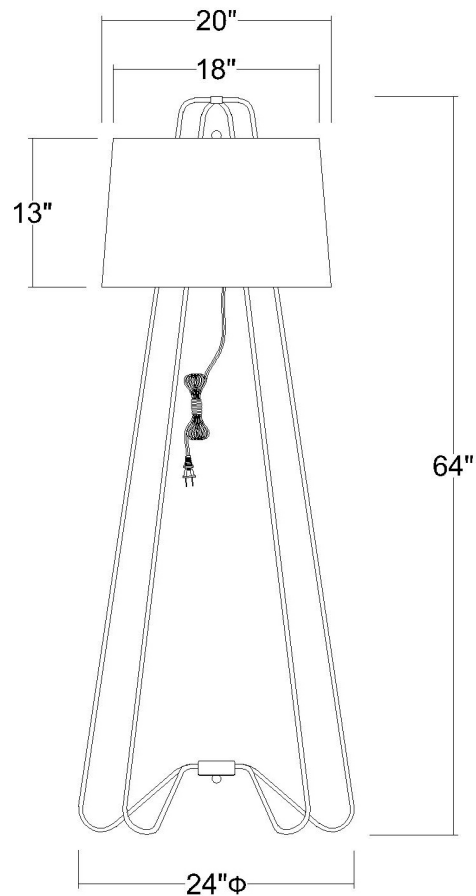

TF70075GD LAMIA 1-LIGHT FLOOR LAMP

Description: Lamia 1-Light Floor Lamp

Finish: Gold

Dimensions: 24" Dia. x 64" H

Bulbs: 1-100W Med.

Installed Weight: 7.4 lbs.

Certification: cUL

Material: Steel and Fabric

Shade: Black Linen Hardback

Shade Dimensions: 18" x 20" tapered Dia.
13" H

Glass: NA

Cord: 8' clear plug-in

Switch: 3-way rotary