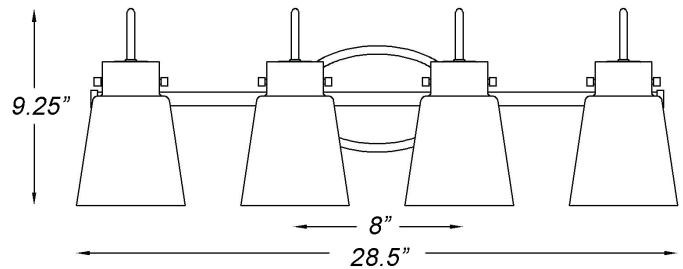

## BRISTOW 4-LIGHT WALL SCONCE

Side View

Front View

<b>Description:</b>	Bristow 4-light wall sconce
<b>Finish:</b>	Matte black w/polished nickel
<b>Dimensions:</b>	28.5" W x 9.25" H x 7" ext. Height on center: 4.25"
<b>Bulbs:</b>	4-100w Med.
<b>Certification:</b>	UL / damp location

<b>Material:</b>	Steel
<b>Shade:</b>	Glass
<b>Glass:</b>	Clear
<b>Back Plate Dimensions:</b>	8" x 5" oval
<b>Chain/Wire:</b>	NA
<b>Additional Finishes:</b>	Antique brass
<b>Mounting:</b>	Up or down