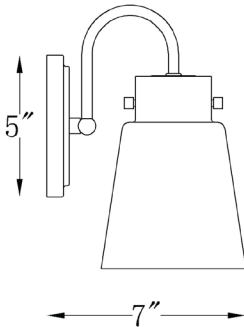

## BRISTOW 4-LIGHT WALL SCONCE

Side View

Front View

<b>Description:</b>	Bristow 4-light wall sconce
<b>Finish:</b>	Matte black w/polished nickel
<b>Dimensions:</b>	28.5" W x 9.25" H x 7" ext. Height on center: 4.25"
<b>Bulbs:</b>	4-100w Med.
<b>Certification:</b>	UL / damp location

<b>Material:</b>	Steel
<b>Shade:</b>	Glass
<b>Glass:</b>	Clear
<b>Back Plate Dimensions:</b>	8" x 5" oval
<b>Chain/Wire:</b>	NA
<b>Additional Finishes:</b>	Antique brass
<b>Mounting:</b>	Up or down