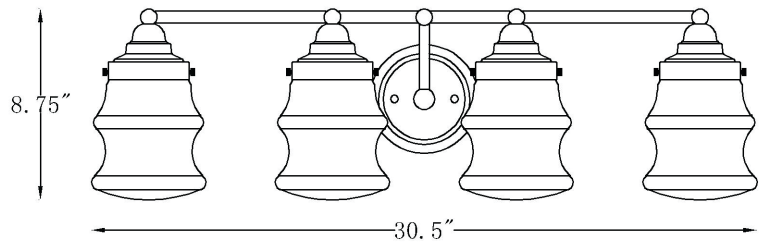

IN40074ATB

KEAL 4-LIGHT WALL SCONCE

Side View

Front View

Description:	Keal 4-light wall sconce
Finish:	Antique brass
Dimensions:	30.5" W x 8.75" H x 7" ext. Height on center: 4"
Bulbs:	4-100w Med.
Certification:	UL / damp location

Material:	Steel
Shade:	Glass
Glass:	Clear
Back Plate Dimensions:	5" dia.
Chain/Wire:	NA
Additional Finishes:	Polished nickel
Mounting:	Up or down