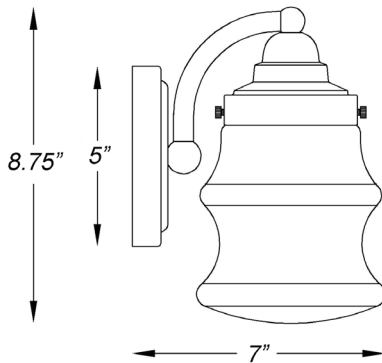

IN40074ATB

KEAL 4-LIGHT WALL SCONCE

Side View

Front View

Description:	Keal 4-light wall sconce
Finish:	Antique brass
Dimensions:	30.5" W x 8.75" H x 7" ext. Height on center: 4"
Bulbs:	4-100w Med.
Certification:	UL / damp location

Material:	Steel
Shade:	Glass
Glass:	Clear
Back Plate Dimensions:	5" dia.
Chain/Wire:	NA
Additional Finishes:	Polished nickel
Mounting:	Up or down